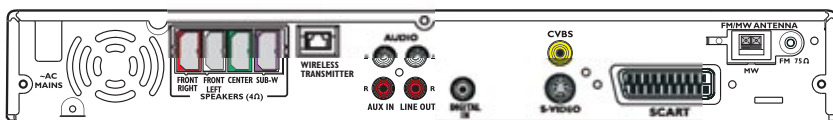

DivX® 3.11/4.x/5.x playback

With DivX® support, you will be able to enjoy DivX® encoded videos in the comfort of your living room. The DivX® media format is an MPEG-4 based video compression technology that enables you to save large files like movies, trailers and music videos on media like CD-R/RW, memory cards and DVD-Video, DivX® CDs can be played back on selected DVD players, DVD Recorders and Home Theater Systems.

Easy-Fit™ connectors

Color-coded connectors provide a simple and user-friendly solution to connect the speakers and subwoofer to the center unit of the home entertainment system simply by plugging the connectors in the matching colored-interface at the rear of the center unit.