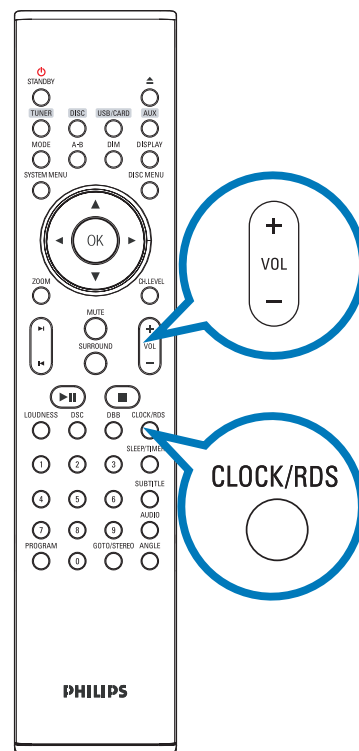

Step B Setup

Setting the clock

IMPORTANT!

– To set clock in the Eco Power mode, press and hold **STANDBY-ON/ECO POWER** on the set for 3 seconds or more to switch to normal standby mode first before proceeding with the procedures below.

1

In standby mode, press and hold **CLOCK/RDS** on the remote.

2

When the hour digits flash, press **VOLUME-/+** (**VOL+/-** on the remote) to set the hours.

3

Press **CLOCK/RDS** again and the minute digits flash. Then press **VOLUME-/+** (**VOL+/-** on the remote) to set the minutes.

4

Press **CLOCK/RDS** again to confirm the time setting.