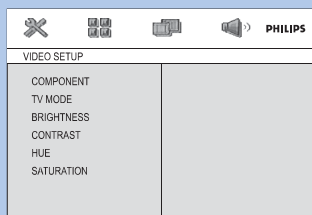

Setting DVD menu options

IMPORTANT!

If the progressive scan feature is activated but the connected TV does not support progressive signals or the cables are not connected accordingly, see the user manual for proper progressive scan setup or deactivate the progressive scan feature as below:

1) Turn off your TV progressive scan mode or turn on to interlaced mode.
2) Press **SYSTEM MENU** on the remote to exit the system menu and then **DISC** to exit progressive scan.