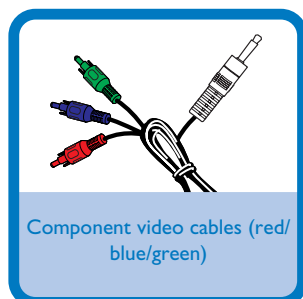

Quick Start Guide

Step A *Connect*

Step B *Setup*

Step C *Enjoy*

What's in the Box?

You should find these items upon opening the box.

PHILIPS