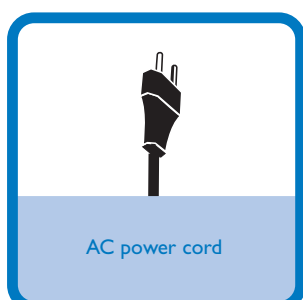

Quick Start Guide

Step A *Connect*

Step B *Setup*

Step C *Enjoy*

What's in the Box?

You should find these items upon opening the box.

PHILIPS