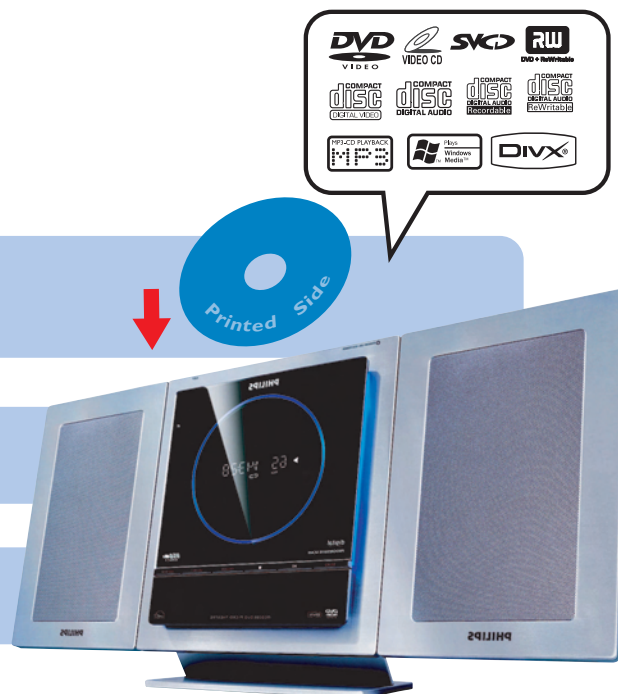

Step C Enjoy

Playing a disc

1. 1 Insert a disc into the slot loader.
   → Make sure the label side is facing you.
   → Make sure you have removed any other disc from the slot loader.
2. 2 Playback will start automatically. If not press ▶ ||.
3. 3 To stop playback, press ■.