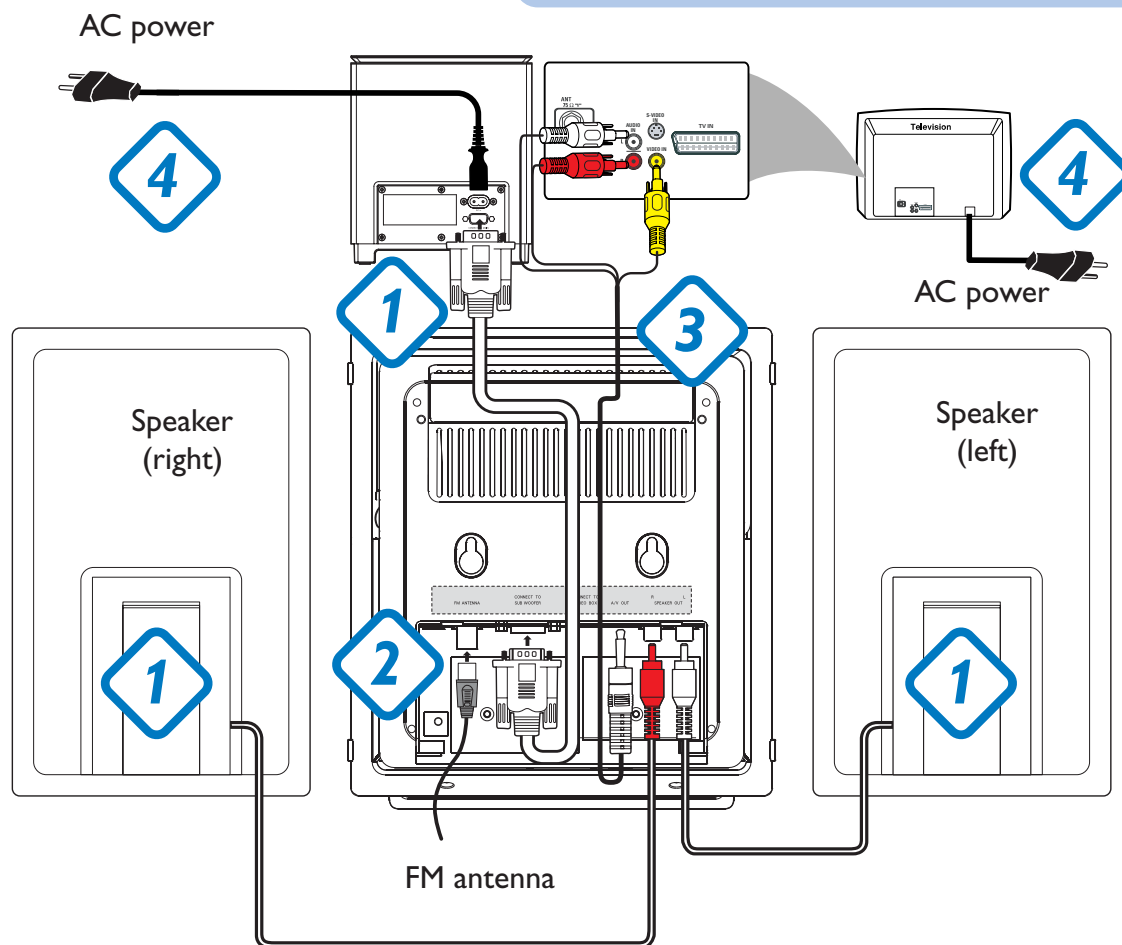

### Tips

- See the User Manual for other TV connection options.
- For connecting to a Progressive Scan TV, refer to the user manual for proper connections and detailed setup.
- Never connect the AC power cord before connection of the 15-pin Sub cable to avoid causing any damage to the set.

## Step B Setup