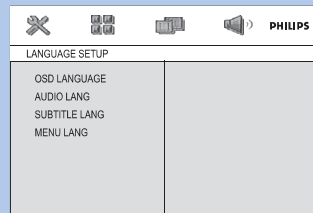

Setting DVD menu options

IMPORTANT!

If the progressive scan feature is activated but the connected TV does not support progressive signals or the cables are not connected accordingly, see the user manual for proper progressive scan setup or deactivate the progressive scan feature as below:

1) Turn off your TV progressive scan mode or turn on to interlaced mode.
2) Press **SYSTEM MENU** on the remote to exit the system menu and then **DISC** to exit progressive scan.