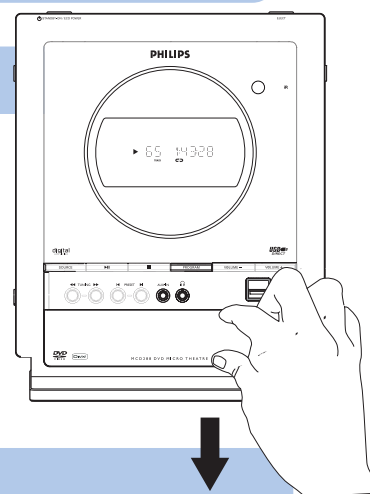

Programming and tuning to radio stations

1. 1 Press **SOURCE** (**TUNER** on the remote) to select tuner source.
2. 2 Press **PROGRAM** for more than two seconds to program all available stations in order of waveband.
3. 3 Press **PRESET** ◀ / ▶ until the desired preset station is displayed.