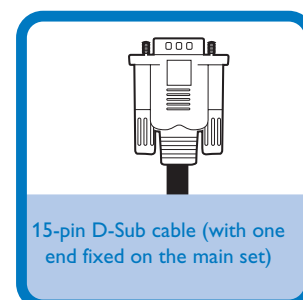

Quick Start Guide

Step A *Connect*

Step B *Setup*

Step C *Enjoy*

What's in the Box?

You should find these items upon opening the box.

PHILIPS