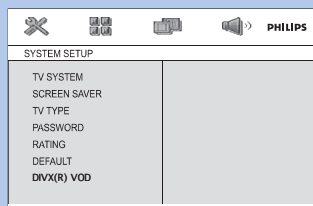

Setting DVD menu options

IMPORTANT!

If the progressive scan feature is activated but the connected TV does not support progressive signals or the cables are not connected accordingly, see the user manual for proper progressive scan setup or deactivate the progressive scan feature as below:

1) Turn off your TV progressive scan mode or turn on to interlaced mode.
2) Press **SYSTEM MENU** on the remote to exit the system menu and then **DISC** to exit progressive scan.