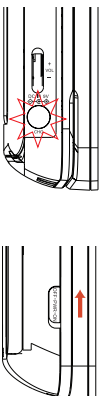

Quick start guide

1 Charge your battery

This portable DVD player is designed with a built-in lithium battery to supply power to the player when you are on travel.

- 1 Slide the **POWER** switch to the **OFF** position (changing of the DVD player only possible in the power-off mode).

- 2 Connect the supplied power adaptor cord (or the car adaptor) to the player and AC mains (or the car cigarette lighter outlet) to start charging.
 - The **CHG** indicator turns red.
 - When the battery is fully charged, the indicator turns off.
- 3 Disconnect the power adaptor cord (or the car adaptor) when the CHG indicator turns off.

Notes:

— You can also connect the supplied power adaptor cord (or the car adaptor) to the player and AC mains (or the car cigarette lighter outlet) directly wherever possible.

2 Enjoy (Disc operation)

- 1 Slide the **POWER** switch to **ON** to switch on the DVD player.
 - The **POWER** indicator turns on.
- 2 Gently push the front panel as shown to open the disc compartment.
- 3 Remove the protective card (if any) and load a disc with the label side facing up.
- 4 Pull the front panel back to close the disc compartment. Playback will start automatically. If not, press **▶||**.
- 5 To stop playback, press **■**.

Note:

— Once the battery is fully discharged, immediately recharge it (regardless of whether you plan to use the battery or not) in order to maximize the battery life. When the power is low, the battery icon will be shown on the upper-left corner of the TFT for warning.