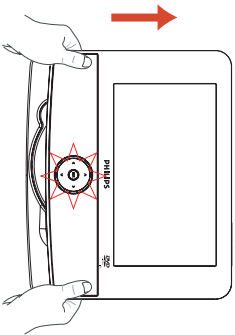

Quick start guide

1 Charge your battery

This portable DVD player is designed with a built-in lithium battery to supply power to the player when you are on travel.

- 1 Slide the **POWER** switch to the **OFF** position (changing of the DVD player only possible in the power-off mode).

- 2 Connect the supplied power adaptor cord (or the car adaptor) to the player and AC mains (or the car cigarette lighter outlet) to start charging.
 - The **CHG** indicator turns red.
 - When the battery is fully charged, the indicator turns off.
- 3 Disconnect the power adaptor cord (or the car adaptor) when the CHG indicator turns off.

Notes:

— You can also connect the supplied power adaptor cord (or the car adaptor) to the player and AC mains (or the car cigarette lighter outlet) directly wherever possible.

2 Enjoy (Disc operation)

- 1 Slide the **POWER** switch to **ON** to switch on the DVD player.
 - The **POWER** indicator turns on.
- 2 Gently push the front panel as shown to open the disc compartment.
- 3 Remove the protective card (if any) and load a disc with the label side facing up.
- 4 Pull the front panel back to close the disc compartment. Playback will start automatically. If not, press **▶||**.
- 5 To stop playback, press **■**.