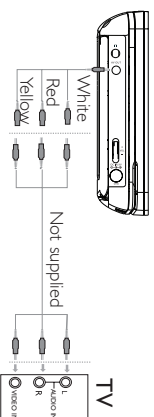

Notes:

— You can also connect the supplied power adaptor cord (or the car adaptor) to the player and AC mains (or the car cigarette lighter outlet) directly wherever possible.

2 Enjoy (Disc operation)

- 1 Slide the **POWER** switch to **ON** to switch on the DVD player.
 - The **POWER** indicator turns on.
- 2 Gently push the front panel as shown to open the disc compartment.
- 3 Remove the protective card (if any) and load a disc with the label side facing up.
- 4 Pull the front panel back to close the disc compartment. Playback will start automatically. If not, press **▶||**.
- 5 To stop playback, press **■**.

Note:

— Once the battery is fully discharged, immediately recharge it (regardless of whether you plan to use the battery or not) in order to maximize the battery life. When the power is low, the battery icon will be shown on the upper-left corner of the TFT for warning.

2 Enjoy (AV OUT)

Connecting additional equipment (TV for example)

- 1 Connect the AV OUT socket on the set to the video and audio sockets on a TV as shown directly.
- 2 Switch on the TV and set to the correct video channel.
 - You can consult the owner's manual of your TV. (If your TV does not have Audio and Video inputs, you will need to purchase a RF modulator. Please consult your dealer.)