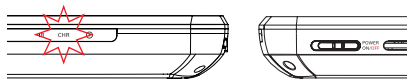

- 2 Connect the supplied power adaptor cord (or the car adaptor) to the player and AC mains (or the car cigarette lighter outlet) to start charging.
 - The **CHR** indicator turns red.
 - When the battery is fully charged, the indicator turns off.
- 3 Disconnect the power adaptor cord (or the car adaptor) when the CHR indicator turns off.