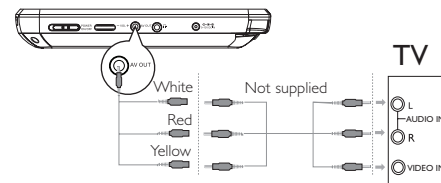

Note:

– You can also connect the supplied power adaptor cord (or the car adaptor) to the player and AC mains (or the car cigarette lighter outlet) directly wherever possible.

2 Enjoy (Disc operation)

- 1 Open the lid of the player.
- 2 Slide the **POWER** switch to **ON** to switch on the DVD player.
 - The \odot indicator turns on.
- 3 Slide **OPEN** on the player.
- 4 Remove the protective card (if any) and load a disc with the label side facing up.
- 5 Close the disc door.
 - Playback will start automatically. If not, press **II**.
- 6 To stop playback, press **■**.

Note:

During play, you can:

- Press **OPTION** to select some play options: audio, subtitle, repeat, and time display.
- Press **☒** directly to adjust brightness of screen backlight to match lighting conditions.

2 Enjoy (AV OUT)

Connecting additional equipment (TV for example)

- 1 Connect the AV OUT socket on the set to the video and audio sockets on a TV as shown directly.
- 2 Switch on the TV and set to the correct video-in channel.
 - You can consult the owner's manual of your TV. (If your TV does not have Audio and Video inputs, you will need to purchase a RF modulator. Please consult your dealer.)