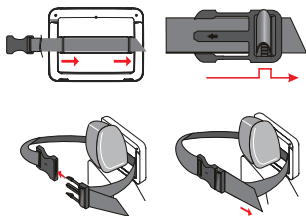

Quick start guide

1 Prepare (for in-car use)

- 1 Attach the main unit and the second screen to the back of the front seat headrests.

- 2 Connect the supplied AV cable to the **AV OUT** jack on the main unit and the **AV IN** jack on the second screen.
- 3 Connect the supplied car adaptor cable to the **DC IN** jacks on the main unit and the second screen, and to the car cigarette lighter socket.

1 Prepare (for domestic use)

Connect additional equipment (TV for example)

- 1 Connect the **AV OUT** socket on the main unit to the video and audio sockets on a TV as shown directly.
- 2 Connect the AC adaptor cable to the **DC IN** Jack on the main unit and the power outlet.

2 Enjoy

- 1 Slide the **ON/OFF** switch to **ON** to switch on the main unit.
- 2 Slide **OPEN** ► on the main unit.
- 3 Remove the protective card (if any) and load a disc with the label side facing up.
- 4 Close the disc compartment.
 → Playback will start automatically. If not, press ►/OK.
- 5 To stop playback, press ■.