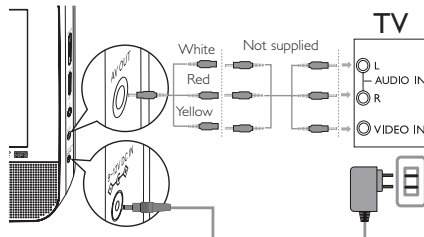

Quick start guide

1 Prepare (for in-car use)

- 1 Attach the main unit and the second screen to the back of the front seat headrests.

- 2 Connect the supplied AV cable to the **AV OUT** jack on the main unit and the **AV IN** jack on the second screen.
- 3 Connect the supplied car adaptor cable to the **DC IN** jacks on the main unit and the second screen, and to the car cigarette lighter socket.

1 Prepare (for domestic use)

Connect additional equipment (TV for example)

- 1 Connect the **AV OUT** socket on the main unit to the video and audio sockets on a TV as shown directly.
- 2 Connect the AC adaptor cable to the **DC IN** Jack on the main unit and the power outlet.

- 3 Switch on the TV and set to the correct video-in channel.
 → You can consult the owner's manual of your TV. (If your TV does not have Audio and Video inputs, you will need to purchase a RF modulator. Please consult your dealer.)

2 Enjoy

- 1 Slide the **ON/OFF** switch to **ON** to switch on the main unit.
- 2 Slide **OPEN** ► on the main unit.
- 3 Remove the protective card (if any) and load a disc with the label side facing up.
- 4 Close the disc compartment.
 → Playback will start automatically. If not, press ►/OK.
- 5 To stop playback, press ■.