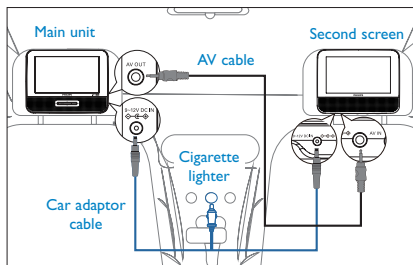

Quick start guide

1 Prepare (for in-car use)

- 1 Attach the main unit and the second screen to the back of the front seat headrests.

- 2 Connect the supplied AV cable to the **AV OUT** jack on the main unit and the **AV IN** jack on the second screen.
- 3 Connect the supplied car adaptor cable to the **DC IN** jacks on the main unit and the second screen, and to the car cigarette lighter socket.

1 Prepare (for domestic use)

Connect additional equipment (TV for example)

- 1 Connect the **AV OUT** socket on the main unit to the video and audio sockets on a TV as shown directly.
- 2 Connect the AC adaptor cable to the **DC IN** Jack on the main unit and the power outlet.

2 Enjoy

- 1 Slide the **ON/OFF** switch to **ON** to switch on the main unit.
- 2 Slide **OPEN** ► on the main unit.
- 3 Remove the protective card (if any) and load a disc with the label side facing up.
- 4 Close the disc compartment.
 → Playback will start automatically. If not, press ►/OK.
- 5 To stop playback, press ■.