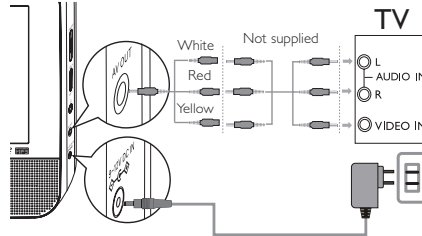

## 1 Prepare (for in-car use)

- 1 Attach the main unit and the second screen to the back of the front seat headrests.
- 2 Connect the supplied AV cable to the **AV OUT** jack on the main unit and the **AV IN** jack on the second screen.
- 3 Connect the supplied car adaptor cable to the **DC IN** jacks on the main unit and the second screen, and to the car cigarette lighter socket.

## 1 Prepare (for domestic use)

**Connect additional equipment (TV for example)**

- 1 Connect the **AV OUT** socket on the main unit to the video and audio sockets on a TV as shown directly.

- 2 Connect the AC adaptor cable to the **DC IN** Jack on the main unit and the power outlet.

- 3 Switch on the TV and set to the correct video-in channel.
  - You can consult the owner's manual of your TV. (If your TV does not have Audio and Video inputs, you will need to purchase a RF modulator. Please consult your dealer.)

## 2 Enjoy

- 1 Slide the **ON/OFF** switch to **ON** to switch on the main unit.
- 2 Slide **OPEN** ► on the main unit.
- 3 Remove the protective card (if any) and load a disc with the label side facing up.
- 4 Close the disc compartment.
  - Playback will start automatically. If not, press ►/OK.
- 5 To stop playback, press ■.