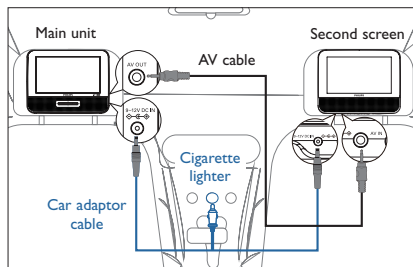

## 1 Prepare (for in-car use)

- 1 Attach the main unit and the second screen to the back of the front seat headrests.
- 2 Connect the supplied AV cable to the **AV OUT** jack on the main unit and the **AV IN** jack on the second screen.
- 3 Connect the supplied car adaptor cable to the **DC IN** jacks on the main unit and the second screen, and to the car cigarette lighter socket.

## 1 Prepare (for domestic use)

**Connect additional equipment (TV for example)**

- 1 Connect the **AV OUT** socket on the main unit to the video and audio sockets on a TV as shown directly.

- 2 Connect the AC adaptor cable to the **DC IN** Jack on the main unit and the power outlet.