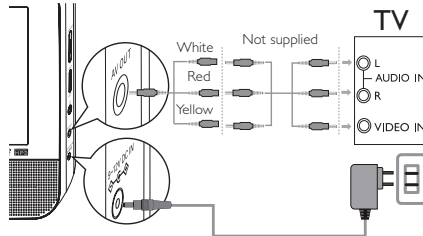

## 1 Prepare (for in-car use)

- 1 Attach the main unit and the second screen to the back of the front seat headrests.
- 2 Connect the supplied AV cable to the **AV OUT** jack on the main unit and the **AV IN** jack on the second screen.
- 3 Connect the supplied car adaptor cable to the **DC IN** jacks on the main unit and the second screen, and to the car cigarette lighter socket.

### Connect additional equipment (TV for example)

- 1 Connect the **AV OUT** socket on the main unit to the video and audio sockets on a TV as shown directly.

- 2 Connect the AC adaptor cable to the **DC IN** jack on the main unit and the power outlet.