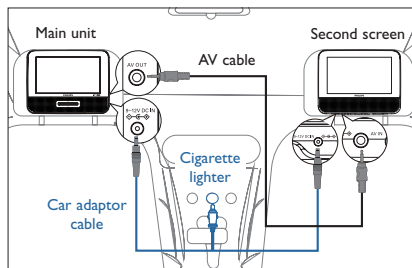

## 1 Prepare (for in-car use)

- 1 Attach the main unit and the second screen to the back of the front seat headrests.
- 2 Connect the supplied AV cable to the **AV OUT** jack on the main unit and the **AV IN** jack on the second screen.
- 3 Connect the supplied car adaptor cable to the **DC IN** jacks on the main unit and the second screen, and to the car cigarette lighter socket.