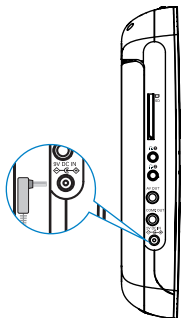

Quick start guide

1 Charge

- 1 Switch OFF the set.
- 2 Connect the supplied adaptor to the set and the AC outlet.
- 3 The RED light comes on.
- 4 The battery pack will be fully charged in approximately 4 hours. When the RED light goes off, it means that the battery pack is fully charged.

TIP Your battery will continue to charge while the player is in use. However, the RED light will not appear and it will take approximately 8 hours to fully charge the battery pack.

2 Enjoy

- 1 Switch ON the set.
- 2 The GREEN light comes on.
- 3 Slide the disc into the slot on the right side of the player with the label side of the disc facing the front of the player.
- 4 The set will automatically start to play.
- 5 Use the control keys on the set or the remote control.
- 6 To eject the disc, press **■ ▲** twice.

IMPORTANT Do not load any 8-cm mini DVD discs into the player. The DVD player does not play mini DVD discs. If the disc gets stuck inside the player, press **■ ▲** twice to eject the disc. Try the following steps if the disc remains stuck inside the player.