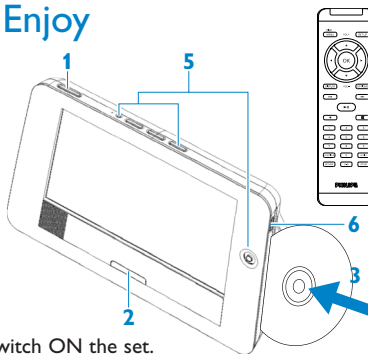

Quick start guide

1 Charge

- 1 Switch OFF the set.
- 2 Connect the supplied adaptor to the set and the AC outlet.
- 3 The RED light comes on.
- 4 The battery pack will be fully charged in approximately 4 hours. When the RED light goes off, it means that the battery pack is fully charged.

TIP Your battery will continue to charge while the player is in use. However, the RED light will not appear and it will take approximately 8 hours to fully charge the battery pack.

2 Enjoy

- 1 Switch ON the set.
- 2 The GREEN light comes on.
- 3 Slide the disc into the slot on the right side of the player with the label side of the disc facing the front of the player.
- 4 The set will automatically start to play.
- 5 Use the control keys on the set or the remote control.
- 6 To eject the disc, press **■ ▲** twice.

IMPORTANT Do not load any 8-cm mini DVD discs into the player. The DVD player does not play mini DVD discs. If the disc gets stuck inside the player, press **■ ▲** twice to eject the disc. Try the following steps if the disc remains stuck inside the player.

- 1 Power off and then power on the player. Press **■ ▲** to eject the disc.
- 2 If this does not work, hold the player with the slot facing down, gently shake the player until the disc comes out.

3 Connect to TV