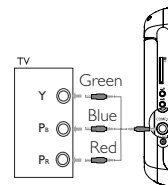

1. 1 Connect the set to the TV as shown.
2. 2 Select an appropriate input or source on the TV. You can consult the user's guide of your TV. (If your TV does not have Audio and Video inputs, you will need to purchase a RF modulator. Please consult your dealer for more information.)

TIP For better video quality, please use COMP. OUT connection as shown below.