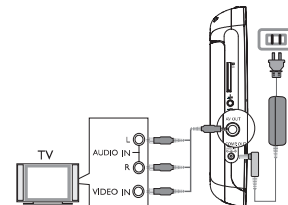

Quick start guide

1 Charge

- 1 Switch OFF the set.
- 2 Connect the supplied adaptor to the set and the AC outlet.
- 3 The RED light comes on.
- 4 The battery pack will be fully charged in approximately 4 hours. When the RED light goes off, it means that the battery pack is fully charged.

TIP Your battery will continue to charge while the player is in use. However, the RED light will not appear and it will take approximately 8 hours to fully charge the battery pack.

2 Enjoy

- 1 Switch ON the set.
- 2 The GREEN light comes on.
- 3 Slide the disc into the slot on the right side of the player with the label side of the disc facing the front of the player.
- 4 The set will automatically start to play.
- 5 Use the control keys on the set or the remote control.
- 6 To eject the disc, press **■ ▲** twice.

IMPORTANT Do not load any 8-cm mini DVD discs into the player. The DVD player does not play mini DVD discs. If the disc gets stuck inside the player, press **■ ▲** twice to eject the disc. Try the following steps if the disc remains stuck inside the player.

- 1 Power off and then power on the player. Press **■ ▲** to eject the disc.
- 2 If this does not work, hold the player with the slot facing down, gently shake the player until the disc comes out.

3 Connect to TV