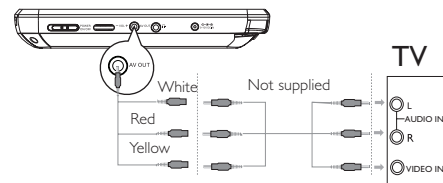

## 2 Enjoy (Disc operation)

- 1 Open the lid of the player.
- 2 Slide the **POWER** switch to **ON** to switch on the DVD player.
  - The  $\odot$  indicator turns on.
- 3 Slide **OPEN▶** on the player.
- 4 Remove the protective card (if any) and load a disc with the label side facing up.
- 5 Close the disc door.
  - Playback will start automatically. If not, press **▶||**.
- 6 To stop playback, press **■**.

### Note:

During play, you can:

- Press **OPTION** to select some play options: audio, subtitle, repeat, and time display.
- Press **☒** directly to adjust brightness of screen backlight to match lighting conditions.

## 2 Enjoy (AV OUT)

### Connecting additional equipment (TV for example)

- 1 Connect the **AV OUT** socket on the set to the video and audio sockets on a TV as shown directly.
- 2 Switch on the TV and set to the correct video-in channel.
  - You can consult the user manual of your TV. (If your TV does not have Audio and Video inputs, you will need to purchase a RF modulator. Please consult your dealer.)