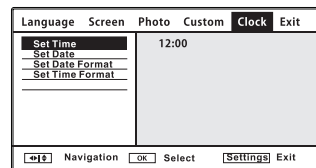

Quick start guide

1 Turn on

- 1 Connect the AC power adaptor to the player and to the AC outlet.
- 2 Slide the **POWER** switch to ON to switch on the player.

Note:

You can:

- Press **RELEASE PANEL** on the right side of the player to slide the panel up.
- Press the top of the panel to slide the panel down.
- Adjust the viewing angle as shown.

2 Set clock

- 1 Press **Settings** for the setup menu.
- 2 Select **Clock** and press **▼**.
- 3 Select **Set Time** and press **▶▶** to set time.
- 4 Press **OK** to confirm.
- 5 Select **Set Date** and press **▶▶** to set date.
- 6 Press **OK** to confirm.