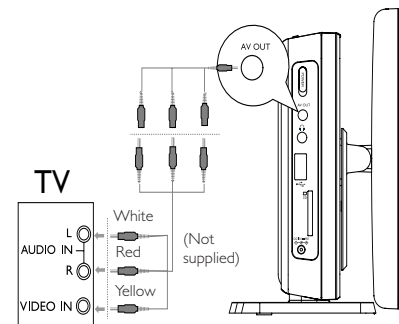

- 2 Remove the protective card (if any) and load a disc with the label side facing up.
- 3 Close the disc compartment.
- 4 Press **Home** to select switch to DVD mode. → Playback will start automatically. If not, press **▶▶**.
- 5 To stop playback, press **■**.

4 Enjoy (USB/SD)

- 1 Insert a USB or SD card into the USB or SD slot on the player.
- 2 Press **Home** to select switch to SD or USB mode.
- 3 Play video/audio/picture files stored in the USB or SD card.

5 Enjoy (AV OUT)

Connecting additional equipment (TV for example)

- 1 Connect the AV OUT socket on the player to the video and audio sockets on a TV as shown directly.

- 2 Switch on the TV and set to the correct video-in channel. → You can consult the owner's manual of your TV. (If your TV does not have Audio and Video inputs, you will need to purchase a RF modulator. Please consult your dealer.)