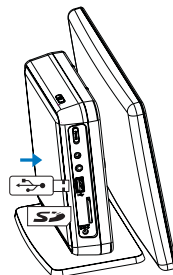

5 Enjoy (AV OUT)

Connecting additional equipment (TV for example)

1. 1 Connect the AV OUT socket on the player to the video and audio sockets on a TV as shown directly.

1. 2 Switch on the TV and set to the correct video-in channel. → You can consult the owner's manual of your TV. (If your TV does not have Audio and Video inputs, you will need to purchase a RF modulator. Please consult your dealer.)