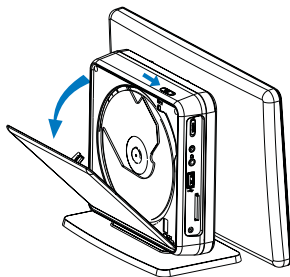

Quick start guide

1 Turn on

- 1 Connect the AC power adaptor to the player and to the AC outlet.
- 2 Slide the **POWER** switch to ON to switch on the player.

Note:

You can:

- Press **RELEASE PANEL** on the right side of the player to slide the panel up.
- Press the top of the panel to slide the panel down.
- Adjust the viewing angle as shown.

Note:

– You need set clock again if you disconnect the power adaptor from the AC outlet.

3 Enjoy (Disc operation)

- 1 Push **OPEN DVD DOOR** to open the disc compartment.

Download from Www.Somanuals.com. All Manuals Search And Download.

- 2 Remove the protective card (if any) and load a disc with the label side facing up.
- 3 Close the disc compartment.
- 4 Press **Home** to select switch to DVD mode. → Playback will start automatically. If not, press **▶▶**.
- 5 To stop playback, press **■**.