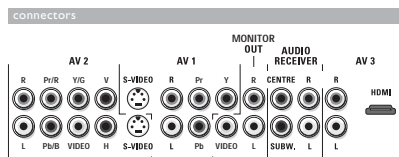

Active Control Plus+

Active Control Plus+ automatically analyzes, 50 times per second, the incoming signal and adjusts the key picture settings on Sharpness, Digital Noise Reduction, Color and Contrast. The ambient light sensor adjusts the settings according to the viewing conditions in the room. Active Control Plus+ thus offers the best possible picture settings any time, any source.

Virtual Dolby Surround

Dolby processing circuitry for an enhanced cinema surround sound effect without the need for rear speakers.

Full Dual Screen with 2 integrated tuners

The ability to watch simultaneously two different channels, either two programs or any combination with Teletext and/or NextView. Includes Picture In Picture (3 sizes, free positioning), 3PIP Mosaic, 8PIP Mosaic.