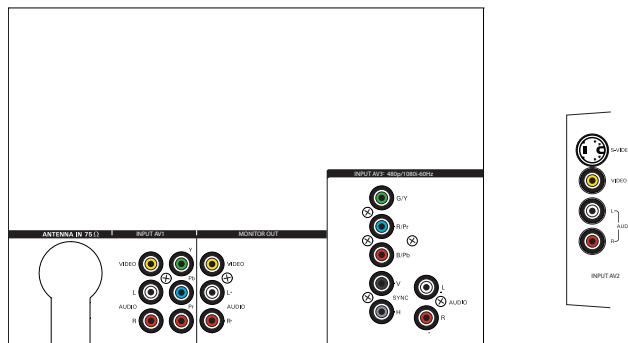

Active Control

Active Control ensure that noise and sharpness improvements are continuously made at a rate of 60 times per second. By continually adjusting picture setting over 3,000 times per minute, Active Control Plus ensures that the viewing experience is optimized.

APAC

Automatic Phosphor Aging Compensation (APAC) is a Philips technology that is designed to help reduce the chances of image retention on a television screen. It prolongs the life of your TV's tube.

Saphlon Screen

Saphlon is a screen coating technology that helps to prevent scratches or damage, while also improving the picture by allowing more light output and reducing glare. You enjoy a brighter picture, and your set looks better for longer.

Virtual Dolby Surround

Virtual Dolby Surround is a processing technology for enhancing surround sound effects. It will create the sensation of Dolby Pro Logic without the necessity of additional rear speakers. You become totally immersed in your television experience.

Component Video Input (YPbPr)

Component Video is the highest quality interconnection standard for analog video. It is sharper than S-video and composite video.

stereo system					transmission system					
2CS BG	NICAM BG	2CS DK	NICAM DK	NICAM I	PAL BG	PAL DK	PAL I	SECAM BG	SECAM DK	NTSC M
•	•	•	•	•	•	•	•	•	•	•

Issue date 2007-11-09

Version: 1.0

12 NC: 8670 000 22089
EAN: 87 10895 87128 0

© 2007 Koninklijke Philips Electronics N.V.
All Rights reserved.

Specifications are subject to change without notice.
Trademarks are the property of Koninklijke Philips Electronics N.V. or their respective owners.

www.philips.com