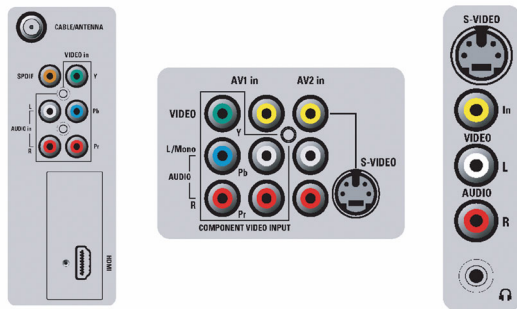

Sound

- **Sound Enhancement:** Auto Volume Leveller, AutoSound (4 modes), Incredible Surround, Balance, Treble and Bass Control
- **Sound System:** Incredible Surround, Stereo
- **Output power (RMS):** 2 x 10W
- **Music Power:** 20 W

Convenience

- **Ease of Use:** Easy toggle Dig/Analog modes
- **Remote Control:** TV
- **Teletext:** Closed Captioning Full Text
- **Screen Format Adjustments:** 6 Widescreen Modes
- **Clock:** On/Off event timer
- **On-Screen Display languages:** American, French, Spanish
- **Remote control:** Standard

Tuner/Reception/Transmission

- **Aerial Input:** 75 ohm F-type Antenna
- **Cable:** Unscrambled Digital Cable -QAM

- **Stereo System:** BTSC
- **TV system:** ATSC, NTSC
- **Video Playback:** NTSC

Connectivity

- **AV 1:** CVBS in
- **AV 2:** CVBS, S-Video
- **AV 4:** HDMI, YPbPr
- **Audio Output - Digital:** AC3 over S/PDIF (Optical)
- **Front / Side connections:** CVBS in, S-video in

Dimensions

- **Carton dimensions (WxDxH) inch:** 52.44"x26.73"x52.56"
- **Weight incl. Packaging (lb):** 181.5
- **Product dimension (WxDxH) inch:** 49.02"x23.03"x50.31"
- **Product weight:** 75 kg
- **Product weight (lb):** 165
- **Weight incl. Packaging:** 82.5 kg

Supported Display Resolution

Video formats	Resolution	Refresh rate
	1080i	60Hz
	480i	60Hz
	480p	60Hz

Power

- **Mains power:** AC 90-140V, 60Hz

Product highlights

HDTV

HDTV delivers exceptional picture quality and real movie-viewing experience that makes television more dynamic, truer than anything you've seen before. It is the latest and best television signal available. It features picture quality more than twice that of traditional analog broadcasts. In order to effectively maximize the HDTV signal, a television must incorporate advanced signal input connectivity and circuitry design.

Dolby Digital Surround

Because Dolby Digital and DTS, the world's leading digital multi-channel audio standards, make use of the way the human ear naturally processes sound, you experience superb quality surround sound audio with realistic spatial cues.

Electronic Program Guide

The Electronic Program Guide (EPG) will provide you with an overview, listing the program information

Auto Picture

Auto Picture button on the remote control enables one-touch selection of various preset optimized image settings to suit different TV program.

Auto Sound

Auto Sound provides pre-defined sound settings for ultra bass, bass, treble and balance for the optimum entertainment experience.

HDMI input

HDMI makes an uncompressed digital RGB connection from the source to the screen. By eliminating conversion to an analog signal, it delivers an unblemished image. The non-degraded signal reduces flicker and leads to a clearer picture. HDMI intelligently communicates the highest output resolution with the source device. The HDMI input is fully backward compatible with DVI sources but includes digital audio. HDMI uses HDCP copy protection.

Component Video Input (YPbPr)

Component Video is the highest quality interconnection standard for analog video. It is sharper than S-video and composite video.

Issue date 2008-12-14

Version: 2.0.5

12 NC: 8670 000 23275

© 2008 Koninklijke Philips Electronics N.V.
All Rights reserved.

Specifications are subject to change without notice.
Trademarks are the property of Koninklijke Philips Electronics N.V. or their respective owners.

www.philips.com