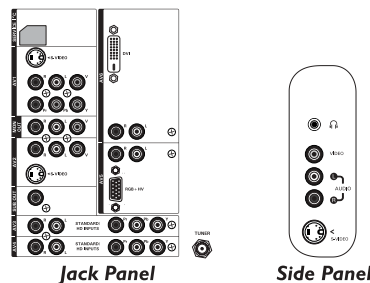

Dimensions

- Gross Weight: 130.1 lbs (59 kg)
- Product Weight 95 lbs (43 kg)
- Carton (WxHxD): 62.2" x 43.3" x 22.5" (158.0 cm x 109.9 cm x 57.2 cm)
- TV (WxHxD): 56.6" x 38.1" x 17.4" (143.7 cm x 96.8 cm x 44.3 cm)

Product highlights

LCOS Generation 3 Engine

The Philips Single Panel LCOS light engine generates the image on the screen.

Pixel Plus™

Uses the power of the Pixel Plus™ processor to increase the number of lines and the number of pixels. The result is razor sharp pictures with incredible detail and depth – every time from any source.

Digital Natural Motion

DNM is a unique digital signal processing technique that eliminates motion judder resulting in smooth motion. The advanced Philips chip used for DNM has the processing power of several Pentium processors. It has the ability to detect fast-moving sequences from film and video material and it can handle multi-directional movements at the same time.

Saphlon™ Screen

Screen technology that helps to prevent scratches or damage, while also improving the picture with higher light output and reduction of glare.

Dual Screen with two Tuners

Picture-in-Picture allows viewing of two television shows at the same time without the need for additional equipment, such as a VCR, to act as the tuner.

3D Comb Filter

Considered the best type of comb filter available, it separates colors and eliminates distortion to give you a razor sharp picture with breathtaking clarity.

UPC 0 37849 94488 2

Date of issue 2004-03-12

Printed in USA 2004-05-21

Specifications are subject to change without notice.

Trademarks owned by Royal Philips Electronics.

2004 © Royal Philips Electronics - All rights reserved.

www.philips.com | AOL Keyword: Philips