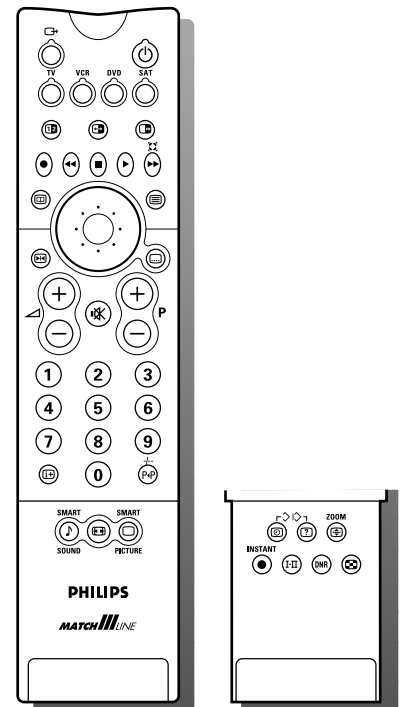

Technical Specifications

Chassis

- Type: MG 2A

Display

- Visible diagonal: 55"/140cm
- Display technology: three 7" large throat CRTs
- Lenses: Delta 79/78
- Viewing angle: Horizontal 160 degree
- Brightness: typical 1480 lux
- Contrast: 150:1
- Aspect ratio: 16:9

Connections

- Rear cabinet: 3 SCART
- Cinch: Audio out L/R, surround out
- Center channel high level input
- Side Panel: S-Video in, Cinch Video/Audio in, 3.5 mm headphone mini-jack

Remote control

- RC type: 2030
- Multi-component control (TV/VCR/DVD/SAT)

Miscellaneous

- Mains: 220-240V
- Power consumption: 310 watt (estimated)
- Standby consumption: 1 watt
- Weight (excl. packaging): 95 kg
- Dimensions (wxhxd): 1334 x 1395 x 765 mm
- Dimensions carton: TBD