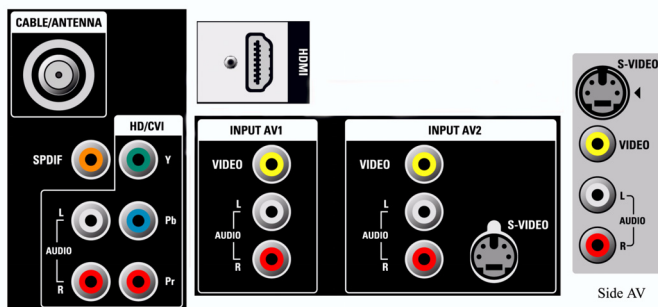

Sound

- Sound Enhancement: Auto Volume Leveller, AutoSound (4 modes), Incredible Surround, Balance, Treble and Bass Control
- Sound System: Incredible Surround, Stereo
- Output power (RMS): 2 x 10W
- Music Power: 20 W

Convenience

- Ease of Use: Easy toggle Dig/Analog modes
- Remote Control: TV
- Teletext: Closed Captioning Full Text
- Screen Format Adjustments: 6 Widescreen Modes
- Clock: On/Off event timer
- On-Screen Display languages: American, French, Spanish
- Remote control: Standard

Tuner/Reception/Transmission

- Aerial Input: 75 ohm F-type Antenna
- Cable: Unscrambled Digital Cable -QAM

- Stereo System: BTSC
- TV system: ATSC, NTSC
- Video Playback: NTSC

Connectivity

- AV 1: CVBS in
- AV 2: CVBS, S-Video
- AV 4: HDMI, YPbPr
- Audio Output - Digital: AC3 over S/PDIF (Optical)
- Front / Side connections: CVBS in, S-video in

Dimensions

- Product weight: 84 kg
- Weight incl. Packaging: 98.7 kg
- Carton dimensions (WxDxH) inch: 61.02"x31.89"x62.01"
- Product dimension (WxDxH) inch: 56.65"x26.89"x59.37"
- Product weight (lb): 184.8
- Weight incl. Packaging (lb): 217.14

Supported Display Resolution

Resolution	Refresh rate
1080i	60Hz
480i	60Hz
480p	60Hz

Power

- Mains power: AC 90-140V, 60Hz

Issue date 2009-08-06

Version: 2.0.4

12 NC: 8670 000 22816
UPC: 0 37849 96322 7

© 2009 Koninklijke Philips Electronics N.V.
All Rights reserved.

Specifications are subject to change without notice.
Trademarks are the property of Koninklijke Philips
Electronics N.V. or their respective owners.

www.philips.com