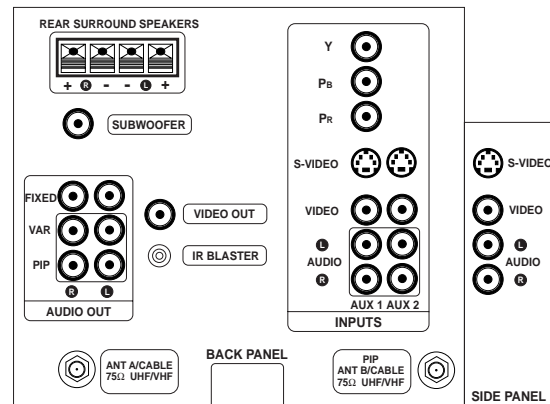

Two-Tuner PIP

Enjoy all the benefits of Smart Window™ PIP without a VCR! You can tune to your favorite show with tuner one, for example, while scanning other channels with tuner two in the PIP window. The A/V inputs are also available as PIP sources so all functions of standard PIP are still accessible.

Side A/V Jacks
SmartPicture™ w/Personal Preference
Channel Label
SmartSurf™
SmartMute™
Trilingual Onscreen Display
Closed Caption
Channel Edit
Onscreen Clock with
Sleep Timer and Alarm Timer

PIP Audio
Component Input
Advanced Help Menu
SmartClock™
Easy First Time Setup
Auto Programming
Channel Reminder Display

Sound

25-Watt dbx® Hi-Fi Stereo Sound System

Experience all the benefits of live entertainment with none of the hassle. Built-in MTS/SAP decoder, bass boost, and individual bass, treble, and balance controls for personal listening preference. dbx® noise reduction eliminates hiss and high-frequency interference (**12.5 Watts RMS per channel into 8Ω, from 50Hz to 20kHz, with no more than 0.5% Total Harmonic Distortion**).

SmartSound™
True Surround Sound
Onscreen Tone Controls
with Bass Boost

Incredible Stereo™
Onscreen Volume Bar
Subwoofer Output

Audio/Video Jack Panel JP9526

Additional Features Include:

- 160° wide-angle screen
- 550 foot lamberts peak brightness
- 7" liquid-cooled, liquid-coupled tubes
- 181-total channel capability
- Clearview video noise reduction
- Random channel access
- Programmable scan tuning
- 120-minute sleep timer
- Total remote menu-format tuning with multicolor onscreen graphics
- 4-way cursor directional control
- One-button picture reset
- Status recall
- Mono/stereo/SAP select
- Cable/normal select
- Two 5", full-range round speakers

UPC: 0 37849 87908 5
Product dimensions: 52.44"W x 64.0"H x 29.12"D
Product weight: 215 lbs.
Carton dimensions: 56.44"W x 65.56"H x 33.88"D
Carton weight: 250 lbs.
Master pack: 1

Carton Contains: 60" Large Screen TV, Backlit Universal TV/VCR/DVD/DBS/CBL Remote Control/w Batteries, Guide Plus IR Shooter, Operating Instructions, Warranty Information

dbx® is a registered trademark of dbx, Inc., Sunnyvale, CA.

GUIDE Plus+ is a trademark of Gemstar Development Corp.

Specifications subject to change without notice.

Let's make things better.

PHILIPS MAGNAVOX