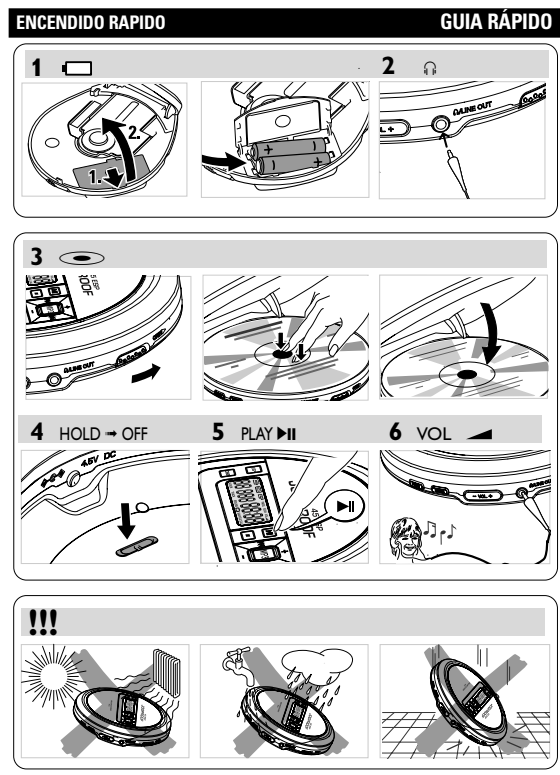

Portuguese section: SELECCIÓN DE UNA PISTA Y BÚSQUEDA, Selección y búsqueda en todos los discos, and consejos útiles regarding track selection and search.

Portuguese section: SELECCIÓN DE DIFERENTES POSSIBILIDADES DE LECTURA - MODO, PROGRAMACIÓN DE NÚMEROS DE PISTA, and consejos útiles regarding playback modes and track programming.

Portuguese section: RESUME, BORRADO DEL PROGRAMA, and consejos útiles regarding resume and program deletion.

Portuguese section: HOLD, ESP, MODO DE AHORRO DE ENERGÍA, and consejos útiles regarding hold, energy saving, and file formats.

Portuguese section: SOLUCIÓN DE PROBLEMAS, ADVERTENCIA, and consejos útiles regarding troubleshooting and warnings.

Portuguese section: SOLUCIÓN DE PROBLEMAS, ADVERTENCIA, and consejos útiles regarding troubleshooting and warnings.

Portuguese section: SOLUCIÓN DE PROBLEMAS, ADVERTENCIA, and consejos útiles regarding troubleshooting and warnings.

Portuguese section: SOLUCIÓN DE PROBLEMAS, ADVERTENCIA, and consejos útiles regarding troubleshooting and warnings.

English section: DISPOSAL OF YOUR OLD PRODUCT, MISE AU REBUT DE VOTRE ANCIEN PRODUIT, and disposal instructions.

Portuguese section: COMANDOS, ACCESÓRIOS FORNECIDOS, and comandos (PROG, MODE, SHUFFLE, VOL, LINE OUT, OPEN, PI, ESP, DBB, 4.5V DC, OFF, RESUME, HOLD) with their functions.

Portuguese section: FONTE DE ALIMENTAÇÃO, PILHAS (não incluído), and fontes de alimentação regarding power source and battery usage.

Portuguese section: FONTE DE ALIMENTAÇÃO, ADAPTADOR ELÉTRICO (fornecido apenas para o EXP2551), and fontes de alimentação regarding power adapter usage.

Portuguese section: INFORMAÇÕES GERAIS, MANUSEAMENTO DO LEITOR DE CDs e DOS CDs, and informações gerais regarding CD handling and playback.

Portuguese section: AUSCULTADORES, SOBRE MP3/WMA, and sugestões úteis regarding headphones and file formats.

Portuguese section: SOBRE MP3/WMA, Sugestões úteis, and sugestões úteis regarding file formats and playback.

Portuguese section: OUVIR UM CD, REPRODUÇÃO DE UM CD, and sugestões úteis regarding CD playback and file formats.

Portuguese section: OUVIR UM CD, REPRODUÇÃO DE UM CD, and sugestões úteis regarding CD playback and file formats.

English section: DESECHO DEL PRODUCTO ANTIGUO, ELIMINACIÓN DE SU SEU ANTIGUO PRODUCTO, and disposal instructions.

Portuguese section: SELEÇÃO E PESQUISA DE FAIXAS, Selecionar e procurar em todos os discos, and sugestões úteis regarding track selection and search.

Portuguese section: SELEÇÃO DE DIFERENTES MODOS DE LEITURA - MODO, PROGRAMAMAÇÃO DE FAIXAS, and sugestões úteis regarding playback modes and track programming.

Portuguese section: RESUME, BORRADO DO PROGRAMA, and sugestões úteis regarding resume and program deletion.

Portuguese section: HOLD, ESP, MODO POUAR ENERGIA, and sugestões úteis regarding hold, energy saving, and file formats.