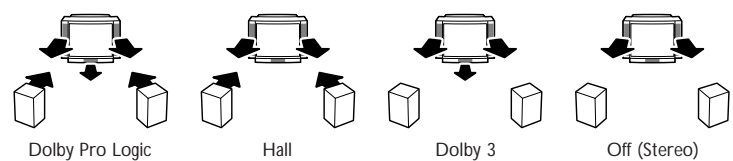

Black Line S

Smart  

Let's make things better.

PHILIPS

Download from www.Somanuals.com. All Manuals Search And Download.

Product highlights

- **Ultra Flat BLS picture tube**
The flat screen offers an improved viewing angle and less disturbing reflections. The BLS offers high contrast and reduced reflections, for natural colours and improved daytime viewing.
- **Contrast Plus and Colour Transient Improvement**
For a picture with more contrast and nicer colours.
- **Dolby Pro Logic surround**
For lifelike sound experience.
- **Easy Tune**
Easy way of channel installation thanks to ACI (Automatic Channel Installation) by means of special teletext transmission of local cable operator.
- **Viewing modes**
 - Conventional 4:3
 - Zoom 14:9
 - Zoom 16:9
 - Subtitle Zoom
 - Super Zoom
 - Wide screen
 - Picture tilt
- **Additional 16:9 features**
 - Subtitle shift
 - Continuous zoom
 - WideScreen Signalling Bit

Supporting Features

- Ease of use
- Daily on/off clock
- Information Line
- Low power standby (TV)
- Side connectors
- Integrated centre speakers
- Independent headphone volume control

Super Zoom viewing mode

Surround sound modes

Technical specifications

Chassis

- Type: FL6b MID1.2

Picture

- Screen diameter: 32"/82cm
- Visible screen size: 76cm
- Picture tube: Blackline-S Ultra Flat 16:9
- Image stability: 50Hz
- S-Video display
- Scavem
- Blackstretch
- Tint, adjustable white colour
- Smart Picture control (4 modes)
- Brightness, contrast, tint, sharpness, noise reduction, colour control
- Game and Digital optimal settings