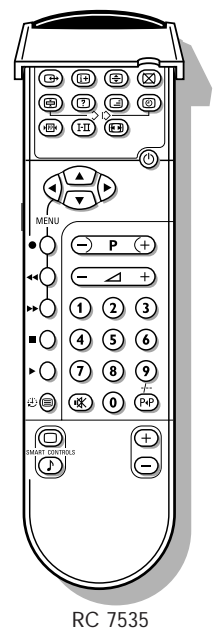

Teletext

- Recept. standards: WST / TOP / FLOF
- Page memory: 8 pages
- Teletext time with one button on the remote control
- Favourite page

Remote Control

- RC type: RC 7535

Connections

- Side
 - S-Video in
 - video CVBS-in (cinch)
 - audio L/R-in (cinch) with automatic mono switching
 - headphone jack 3.5mm
- Rear
 - Euro A/V connector (RGB-in; CVBS-in/out)
 - Euro A/V connector blue (Y/C-in; CVBS-in/out)
 - 2 audio-out (cinch) Constant level
 - Front & Surround loudspeaker connections (8 click fits)

Miscellaneous

- Ambient temperature : +5/+55°C
- Mains : AC 220-240V ± 10%
- Power consumption: <110W; Stand by: 3W
- Weight : 48kg (excl. packaging)
- Dimensions (wxhxd): 86.0x52.6x55.3cm (excl. connections)
- Cabinet Painting: Mid Grey 10763