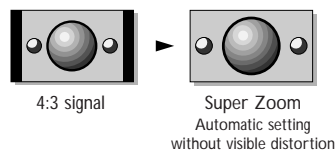

Black Line S

Smart  

Let's make things better.

PHILIPS

Download from www.Somanuals.com. All Manuals Search And Download.

Product highlights

- **Ultra Flat BLS picture tube**
The flat screen offers an improved viewing angle and less disturbing reflections. The BLS offers high contrast and reduced reflections, for natural colours and improved daytime viewing.
- **Contrast Plus and Colour Transient Improvement**
For a picture with more contrast and nicer colours.
- **Dolby Pro Logic surround**
For lifelike sound experience.
- **Easy Tune**
Easy way of channel installation thanks to ACI (Automatic Channel Installation) by means of special teletext transmission of local cable operator.
- **Viewing modes**
 - Conventional 4:3
 - Zoom 14:9
 - Zoom 16:9
 - Subtitle Zoom
 - Super Zoom
 - Wide screen
 - Picture tilt
- **Additional 16:9 features**
 - Subtitle shift
 - Continuous zoom
 - WideScreen Signalling Bit

Surround sound modes

Technical specifications

Chassis

- Type: FL6b MID1.2

Picture

- Screen diameter: 32"/82cm
- Visible screen size: 76cm
- Picture tube: Blackline-S Ultra Flat 16:9
- Image stability: 50Hz
- S-Video display
- Scavem
- Blackstretch
- Tint, adjustable white colour
- Smart Picture control (4 modes)
- Brightness, contrast, tint, sharpness, noise reduction, colour control
- Game and Digital optimal settings