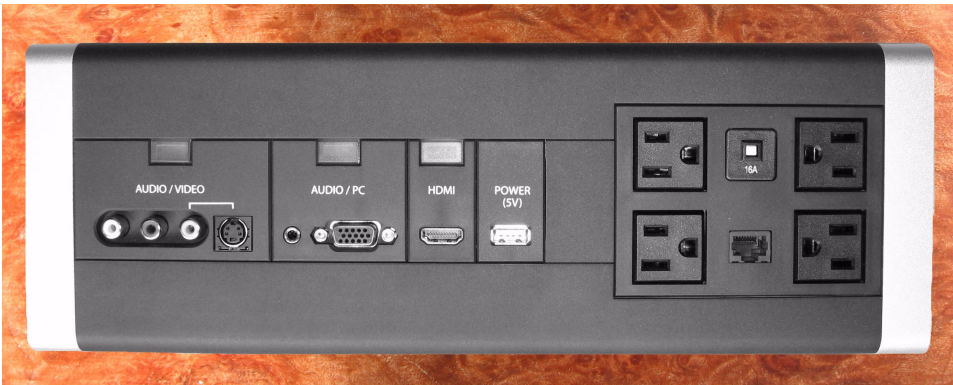

Philips  
Connectivity Panel  
with 4 AC Power outlets

Autosensing capable  
Includes 3.5 m cable

22PPI101

#### USB charging

*USB 5V power socket allows guests to charge their personal devices.*