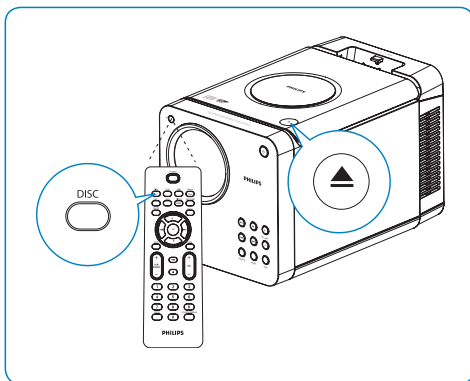

Quick Start Guide

Main unit

1 x MP3 link cable

Remote Control

2 x Loudspeaker boxes

User Manual

Quick Start Guide

PHILIPS

A Connect

- 1 Fully insert the plugs from the speakers into the speaker sockets on the main unit.

- 1 Connect the power plug to the wall outlet.

B Play discs

- 1 Press **DISC** on the remote control to select the disc source.
- 2 Press **▲** on the top panel of the unit.
- 3 Place a disc onto the tray and press **▲** again.
 - ↳ Ensure that the label side faces upwards.
 - ↳ Play starts automatically.
- If play does not start, press **◀▶** to select a track and then press **▶||**.