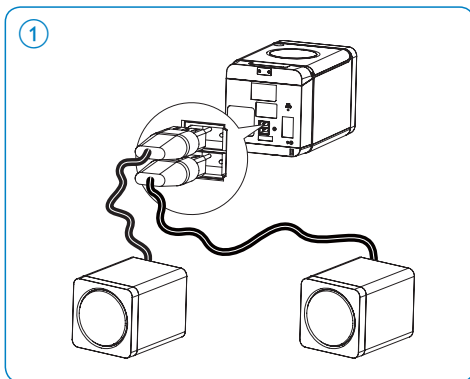

Quick Start Guide

Main unit

1 x MP3 link cable

Remote Control

2 x Loudspeaker boxes

User Manual

Quick Start Guide

PHILIPS

A Connect

- 1 Fully insert the plugs from the speakers into the speaker sockets on the main unit.

- 1 Connect the power plug to the wall outlet.

B Play discs

- 1 Press **DISC** on the remote control to select the disc source.
- 2 Press **▲** on the top panel of the unit.
- 3 Place a disc onto the tray and press **▲** again.
 - ↳ Ensure that the label side faces upwards.
 - ↳ Play starts automatically.
- If play does not start, press **◀▶** to select a track and then press **▶||**.