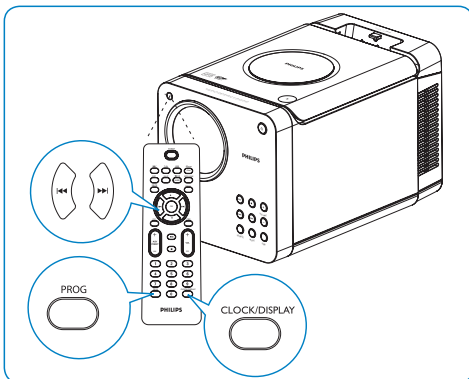

F Set clock

1. 1 Press and hold **CLOCK/DISPLAY** to activate the clock setting mode.
2. 2 Press **PROG** repeatedly to select 12 hour or 24 hour format.
3. 3 Press **CLOCK/DISPLAY** to confirm.
4. 4 Press **◀▶** to set the hour.
5. 5 Press **CLOCK/DISPLAY** to confirm.
6. 6 Press **◀▶** to set the minute.
7. 7 Press **CLOCK/DISPLAY** to confirm.