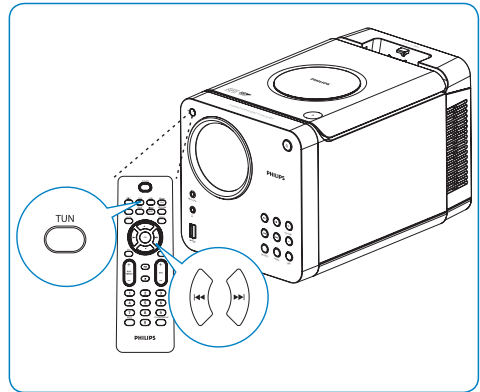

A Connect

- 1 Fully insert the plugs from the speakers into the speaker sockets on the main unit.

- 1 Connect the power plug to the wall outlet.

B Play discs

- 1 Press **DISC** on the remote control to select the disc source.
- 2 Press **▲** on the top panel of the unit.
- 3 Place a disc onto the tray and press **▲** again.
 - ↳ Ensure that the label side faces upwards.
 - ↳ Play starts automatically.
- If play does not start, press **◀▶** to select a track and then press **▶||**.

C Play from USB

- 1 Insert the USB plug of a USB device into the **USB** socket on the main unit.
- 2 Press **USB** to select the USB source.
- 3 Press **ALB/PRESET+/-** to select a folder.
- 4 Press **◀▶** to select a file.
- 5 Press **▶||** to start play.

D Play from iPod/iPhone

- 1 Place the iPod/iPhone in the dock.
↳ The main unit switches to iPod/iPhone mode automatically and start playback.

E Listen to radio

- 1 Press **TUN** to select FM.
- 2 Press and hold **◀▶** for more than 2 seconds.
- 3 Repeat step 2 to tune to more stations.
 - To tune to a weak station, press **◀▶** repeatedly until you find optimal reception.