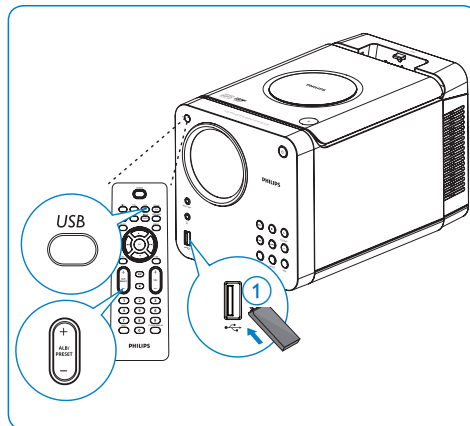

Quick Start Guide

Main unit

1 x MP3 link cable

Remote Control

2 x Loudspeaker boxes

User Manual

Quick Start Guide

PHILIPS

A Connect

- 1 Fully insert the plugs from the speakers into the speaker sockets on the main unit.

- 1 Connect the power plug to the wall outlet.

B Play discs

- 1 Press **DISC** on the remote control to select the disc source.
- 2 Press **▲** on the top panel of the unit.
- 3 Place a disc onto the tray and press **▲** again.
 - ↳ Ensure that the label side faces upwards.
 - ↳ Play starts automatically.
- If play does not start, press **◀▶** to select a track and then press **▶||**.

C Play from USB

- 1 Insert the USB plug of a USB device into the **USB** socket on the main unit.
- 2 Press **USB** to select the USB source.
- 3 Press **ALB/PRESET+/-** to select a folder.
- 4 Press **◀▶** to select a file.
- 5 Press **▶||** to start play.