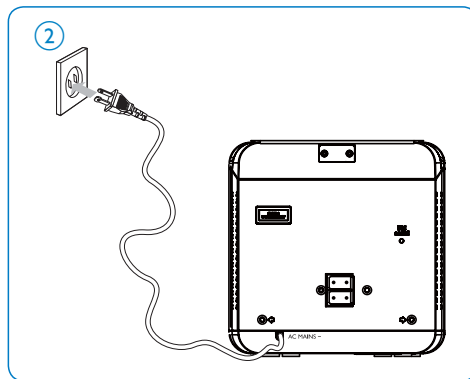

Quick Start Guide

Main unit

1 x MP3 link cable

Remote Control

2 x Loudspeaker boxes

User Manual

Quick Start Guide

PHILIPS

A Connect

- 1 Fully insert the plugs from the speakers into the speaker sockets on the main unit.

- 1 Connect the power plug to the wall outlet.

B Play discs

- 1 Press **DISC** on the remote control to select the disc source.
- 2 Press **▲** on the top panel of the unit.
- 3 Place a disc onto the tray and press **▲** again.
 - ↳ Ensure that the label side faces upwards.
 - ↳ Play starts automatically.
- If play does not start, press **◀▶** to select a track and then press **▶||**.