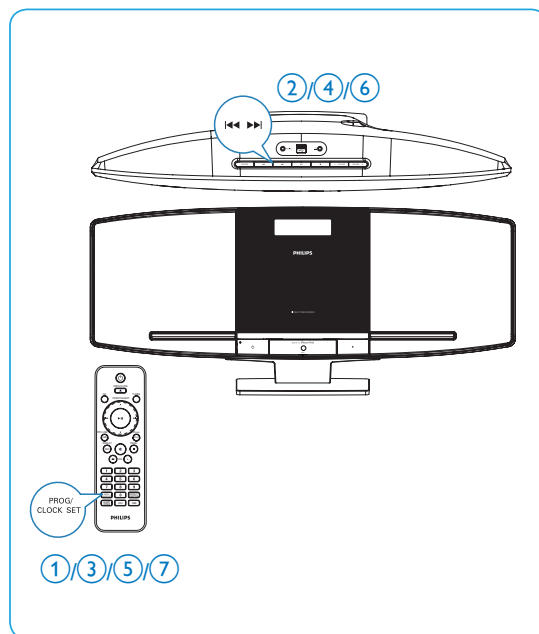

A Connect
Conexión
Connexion

B Set clock
Ajuste del reloj
Réglage de l'horloge

EN Note:
You can set the clock in the standby mode only.

- 1 Press and hold **PROG/CLOCK SET** to enter the clock setting mode.
- 2 Press **◀◀▶▶** repeatedly to select 12 hour or 24 hour format.
- 3 Press **PROG/CLOCK SET** to confirm.
- 4 Press **◀◀▶▶** to set the hour.
- 5 Press **PROG/CLOCK SET** to confirm.
- 6 Press **◀◀▶▶** to set the minute.
- 7 Press **PROG/CLOCK SET** to confirm the clock setting.