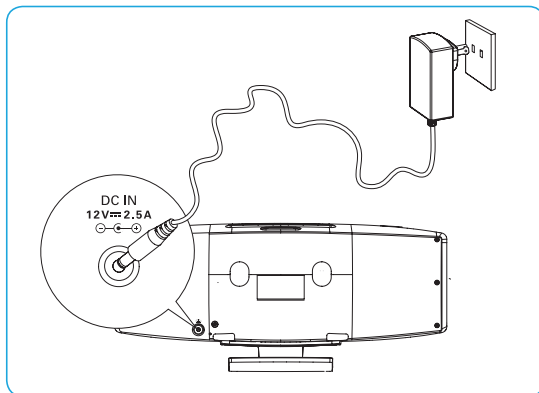

A Connect
Conexión
Connexion

B Set clock
Ajuste del reloj
Réglage de l'horloge

EN Note:
You can set the clock in the standby mode only.

- 1 Press and hold **PROG/CLOCK SET** to enter the clock setting mode.
- 2 Press **◀◀▶▶** repeatedly to select 12 hour or 24 hour format.
- 3 Press **PROG/CLOCK SET** to confirm.
- 4 Press **◀◀▶▶** to set the hour.
- 5 Press **PROG/CLOCK SET** to confirm.
- 6 Press **◀◀▶▶** to set the minute.
- 7 Press **PROG/CLOCK SET** to confirm the clock setting.