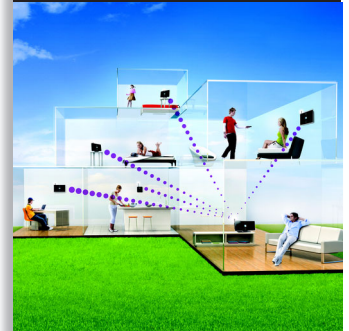

Philips Streamium
Wireless Music Station

Streamium

WAK3300

My room my music

Music follows me

Music broadcast

Enjoy all your music in every room

Big sound in a compact design

The WAK3300 Station brings you a new experience in wireless music. Thanks to its small size and portability, you can access your favorite music wirelessly in the bed, in the kitchen or even in your bathroom.

Unlimited listening pleasure - wirelessly

- Wireless streaming between Music Center and Station(s)
- Wireless streaming from PC via UPnP

Easy navigation and control

- My Room, My Music playback to all Stations
- Music Follows Me: take your music with you from room to room
- Music Broadcast for simultaneous playback to all Stations