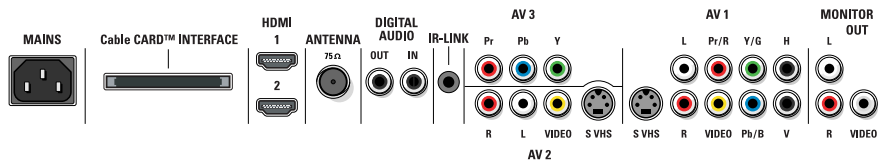

Accessories

- Included Accessories: Table top stand

Multimedia Applications

- Digital Content Management: Digital Media Reader
- Memory Card Types: Compact Flash type I, Compact Flash type II, Memory Stick, Microdrive, MultiMedia Card (MMC), Secure Digital Card (SD), Smart Media Card
- Multimedia connections: USB
- Playback Formats: JPEG Still pictures, MP3, Slideshow files (.alb)

Tuner/Reception/Transmission

- TV system: ATSC, NTSC
- Video Playback: NTSC
- Aerial Input: 75 ohm F-type
- Cable: Digital Cable Ready CableCARD, Unscrambled Digital Cable -QAM

Connectivity

- Other connections: Cable Card Interface, Monitor out, CVBS, L/R (cinch), S/PDIF in (coaxial), S/PDIF out (coaxial)
- AV 1: (1, 2, 3Fh autoranging), Audio L/R in, Component Video in, CVBS in, RGB+H/V, Y/C, YPbPr
- AV 2: Audio L/R in, CVBS, Y/C
- AV 3: S/PDIF digital coaxial, YPbPr, (1, 2, 3Fh autoranging)
- AV 4: HDMI
- AV 5: HDMI
- Front / Side connections: Audio L/R in, CVBS in, Headphone out, S-video in, 2x USB

Power

- Power consumption: 406 W
- Standby power consumption: <2

Rear connectors

Side connectors

Issue date 2009-07-31

Version: 26.0.28

12 NC: 8670 000 21603
UPC: 0 37849 96262 6

© 2009 Koninklijke Philips Electronics N.V.
All Rights reserved.