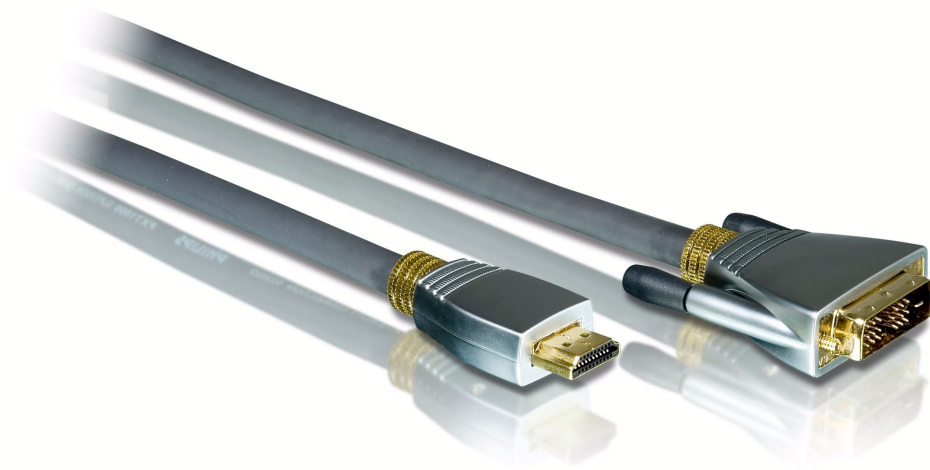

Philips
HDMI/DVI conversion
cable

5.0 m

SWV6424

Enjoy the ultimate viewing experience

with this premium video cable

Take your components to optimum performance. This top of the line cable offers the best connection for transferring video signals between components.

Enjoy better picture quality

- 24 carat gold-plated connectors optimize signal
- 99.97% Oxygen-Free Copper (OFC)
- High-bandwidth Digital Content Protection

Protects against signal loss

- 100% aluminum shielding
- Oxygen-free copper conductor for ideal signal transfer
- Copper braided shielding

Easy installation

- Non-slip ergonomic grip for easy use
- Plug and play for easy use

Enjoy extended durability

- Heavy-duty brass shell for extended durability
- Super pliable jackets for outstanding flexibility
- Reliable metal strain relief

SWV6424/10

Product highlights

24 carat gold-plated connector

24 carat gold-plated connectors ensure the best signal quality for your components.

100% aluminum shielding

This protective layer of aluminum guards against electromagnetic interference for improved signal quality.