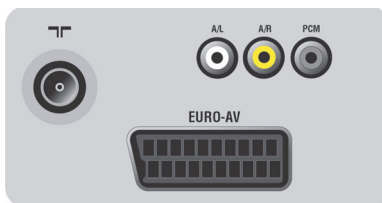

Connectivity

- **Ext I Scart:** CVBS in/out, RGB

- **Front / Side connections:** Audio in, CVBS in, Headphone out, Video in
- **Other connections:** Digital coaxial out, Stereo constant level out

Convenience

- **Child Protection:** Parental Control
- **Clock:** Sleep Timer
- **Ease of Installation:** Autostore, Fine Tuning, Sorting
- **Ease of Use:** Smart Picture Control
- **Remote control type:** RCLE016
- **Screen Format Adjustments:** 16:9 compress

Dimensions

- **Color cabinet:** Titane G149
- **Product weight:** 9.8 kg
- **Weight incl. Packaging:** 12.5 kg

Power

- **Mains power:** AC 160 - 270 V, 50/60 Hz
- **Power consumption:** 50 W
- **Standby power consumption:** < 4 W

Product highlights

Black Hibri picture tube

Black Hibri is a TV tube technology used on Philips small-screen TVs, giving good color reproduction on smaller sets.

Sharpness Adjustment

Plays DVD/CD/MP3

Picture CD Playback (jpeg)

A Picture CD contains digital still pictures in JPEG format. Most Philips DVD players and recorders support playback of Picture CDs – both home created discs as well as ones from photo shops.

Front Stereo AV & headphone

Front stereo AV & headphone makes it much more convenient to connect external devices like audio equipment, games and video cameras. It's the easy way to enjoy an extra audio sensation or a totally immersive gaming experience.

transmission system

PAL BG	PAL DK	PAL I	SECAM BG	SECAM DK	SECAM LL*

Date of issue 2006-08-16

Version: 7.0

12 NC: 8670 000 22205
EAN: 87 10895 87486 1

Specifications are subject to change without notice.
Trademarks are the property of Koninklijke Philips Electronics N.V. or their respective owners.
© 2006 Koninklijke Philips Electronics N.V.
All Rights reserved.
www.philips.com