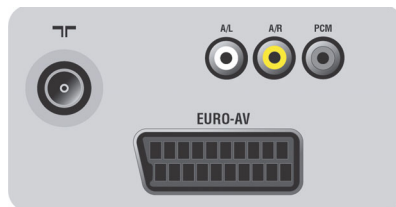

Built-in DVD

- **Playback media:** Audio CD, CD-R, CD-RW, JPEG, MP3, VCD, Picture CD, DVD+R, DVD-R, DVD+RW, DVD-RW, DVD-Video

Power

- **Power consumption:** 50 W
- **Standby power consumption:** < 3 w
- **Mains power:** AC 160 - 270 V, 50/60 Hz

Related Products

- **Complementary Products:** The Incredible DVD disc (D7A)

Product highlights

Black Hibri picture tube

Black Hibri is a TV tube technology used on Philips small-screen TVs, giving good color reproduction on smaller sets.

Sharpness Adjustment

Play DVD, MP3, WMA, Picture CD

Picture CD Playback (jpeg)

A Picture CD contains digital still pictures in JPEG format. Most Philips DVD players and recorders support playback of Picture CDs – both home created discs as well as ones from photo shops.

Teletext

The Teletext is a communication system transmitted by most broadcasters in Europe, which contains a rich variety of information. This information can only be viewed by a set equipped with a Teletext decoder.

Side Stereo AV & headphone

Side stereo AV & headphone makes it more convenient to connect external devices like audio equipment, games and video cameras. It's the easy way to enjoy an extra audio sensation or a totally immersive gaming experience.

Sound system	Transmission system						
	MONO	PAL B/G	PAL D/K	PAL I	SECAM B/G	SECAM D/K	SECAM L/L'
	•	•	•	•	•	•	•

Issue date 2008-01-19

Version: 8.0.9

12 NC: 8670 000 22705
EAN: 87 10895 89553 8

© 2008 Koninklijke Philips Electronics N.V.
All Rights reserved.

Specifications are subject to change without notice.
Trademarks are the property of Koninklijke Philips Electronics N.V. or their respective owners.

www.philips.com