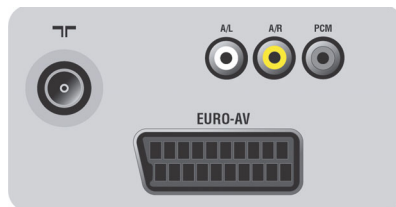

Built-in DVD

- **Playback media:** Audio CD, CD-R, CD-RW, JPEG, MP3, VCD, Picture CD, DVD+R, DVD-R, DVD+RW, DVD-RW, DVD-Video

Power

- **Power consumption:** 50 W
- **Standby power consumption:** < 3 w
- **Mains power:** AC 160 - 270 V, 50/60 Hz

Related Products

- **Complementary Products:** The Incredible DVD disc (D8 + D8A)

Product highlights

Black Hibri picture tube

Black Hibri is a TV tube technology used on Philips small-screen TVs, giving good color reproduction on smaller sets.

Sharpness Adjustment

Play DVD, MP3, WMA, Picture CD

Picture CD Playback (jpeg)

A Picture CD contains digital still pictures in JPEG format. Most Philips DVD players and recorders support playback of Picture CDs – both home created discs as well as ones from photo shops.

Teletext

The Teletext is a communication system transmitted by most broadcasters in Europe, which contains a rich variety of information. This information can only be viewed by a set equipped with a Teletext decoder.

Side Stereo AV & headphone

Side stereo AV & headphone makes it more convenient to connect external devices like audio equipment, games and video cameras. It's the easy way to enjoy an extra audio sensation or a totally immersive gaming experience.

Sound system	Transmission system						
	Mono	PAL B/G	PAL D/K	PAL I	SECAM B/G	SECAM DK	SECAM LL'
	•	•	•	•	•	•	•

Issue date 2008-01-19

Version: 8.0.9

12 NC: 8670 000 22704
EAN: 87 10895 89552 1

© 2008 Koninklijke Philips Electronics N.V.
All Rights reserved.

Specifications are subject to change without notice.
Trademarks are the property of Koninklijke Philips Electronics N.V. or their respective owners.

www.philips.com