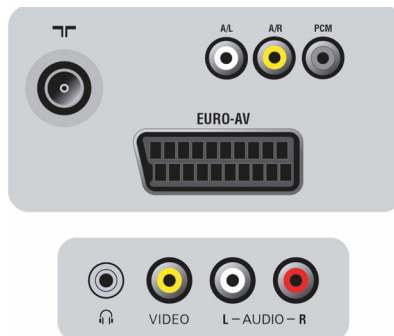

Built-in DVD

- **Playback media:** Audio CD, CD-R, CD-RW, JPEG, MP3, VCD, Picture CD, DVD+R, DVD-R, DVD+RW, DVD-RW, DVD-Video

Power

- **Power consumption:** 50 W
- **Standby power consumption:** < 3 w
- **Mains power:** AC 160 - 270 V, 50/60 Hz

Related Products

- **Complementary Products:** The Incredible DVD disc (D8)

Product highlights

Black Hibri picture tube

Black Hibri is a TV tube technology used on Philips small-screen TVs, giving good color reproduction on smaller sets.

Sharpness Adjustment

Play DVD, MP3, WMA, Picture CD

Picture CD Playback (jpeg)

A Picture CD contains digital still pictures in JPEG format. Most Philips DVD players and recorders support playback of Picture CDs – both home created discs as well as ones from photo shops.

Teletext

The Teletext is a communication system transmitted by most broadcasters in Europe, which contains a rich variety of information. This information can only be viewed by a set equipped with a Teletext decoder.

Side Stereo AV & headphone

Side stereo AV & headphone makes it more convenient to connect external devices like audio equipment, games and video cameras. It's the easy way to enjoy an extra audio sensation or a totally immersive gaming experience.

Sound system	Transmission system						
	MONO	PAL B/G	PAL D/K	PAL I	SECAM B/G	SECAM D/K	SECAM LL'
	•	•	•	•	•	•	•

Issue date 2008-01-19

Version: 8.0.9

12 NC: 8670 000 22708
EAN: 87 10895 89556 9

© 2008 Koninklijke Philips Electronics N.V.
All Rights reserved.

Specifications are subject to change without notice.
Trademarks are the property of Koninklijke Philips Electronics N.V. or their respective owners.

www.philips.com