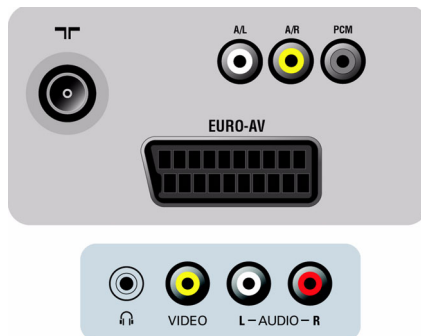

Real Flat picture tube

The flatter tube provides a wider viewing angle while minimizing reflections for the best picture possible.

Crystal Clear

Combining picture enhancements like Contrast plus and color improvement, Crystal Clear improves picture depth.

NICAM Digital Stereo

In certain countries, for example the UK and Belgium, TV programs are broadcast with NICAM digital stereo sound. It offers CD-quality sound with a high immunity to noise and signal degradation. It can be used with mono, stereo and Dolby Pro Logic broadcasts. The integrated tuner of this product is fully equipped to decode the NICAM signal.

Plays DVD/CD/MP3

Picture CD Playback (jpeg)

A Picture CD contains digital still pictures in JPEG format. Most Philips DVD players and recorders support playback of Picture CDs – both home created discs as well as ones from photo shops.

10 page Smart Text

The teletext is a common system transmitted by most broadcasters. The 10 page smart text feature gives you fast access to information when changing pages.

Side Stereo AV & headphone

Side stereo AV & headphone makes it more convenient to connect external devices like audio equipment, games and video cameras. It's the easy way to enjoy an extra audio sensation or a totally immersive gaming experience.

Stereo system					Transmission system					
2CS DK	NICAM DK	2CS BG	NICAM I	NICAM LL'	PAL BG	PAL D/K	PAL I	SECAM BG	SECAM DK	SECAM LL'
•	•	•	•	•	•	•	•	•	•	•

Issue date 2008-06-16

Version: 7.0.8

12 NC: 8670 000 22713
EAN: 87 10895 89560 6

© 2008 Koninklijke Philips Electronics N.V.
All Rights reserved.

Specifications are subject to change without notice.
Trademarks are the property of Koninklijke Philips Electronics N.V. or their respective owners.

www.philips.com