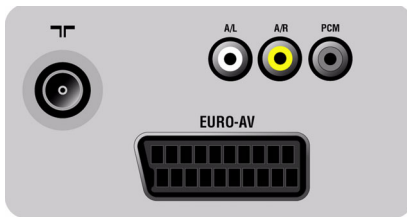

Crystal Clear

Combining picture enhancements like Contrast plus and color improvement, Crystal Clear improves picture depth.

NICAM Digital Stereo

In certain countries, for example the UK and Belgium, TV programs are broadcast with NICAM digital stereo sound. It offers CD-quality sound with a high immunity to noise and signal degradation. It can be used with mono, stereo and Dolby Pro Logic broadcasts. The integrated tuner of this product is fully equipped to decode the NICAM signal.

Plays DVD/CD/MP3

Picture CD Playback (jpeg)

A Picture CD contains digital still pictures in JPEG format. Most Philips DVD players and recorders support playback of Picture CDs – both home created discs as well as ones from photo shops.

10 page Smart Text

The teletext is a common system transmitted by most broadcasters. The 10 page smart text feature gives you fast access to information when changing pages.

Side Stereo AV & headphone

Side stereo AV & headphone makes it more convenient to connect external devices like audio equipment, games and video cameras. It's the easy way to enjoy an extra audio sensation or a totally immersive gaming experience.

Stereo system					Transmission system					
2CS DK	NICAM DK	2CS BG	NICAM I	NICAM LL'	PAL BG	PAL D/K	PAL I	SECAM BG	SECAM DK	SECAM LL'
•	•	•	•	•	•	•	•	•	•	•

Date of issue 2006-08-16

Version: 7.0

12 NC: 8670 000 22715
EAN: 87 10895 89562 0

Specifications are subject to change without notice.
Trademarks are the property of Koninklijke Philips Electronics N.V. or their respective owners.
© 2006 Koninklijke Philips Electronics N.V.
All Rights reserved.
www.philips.com