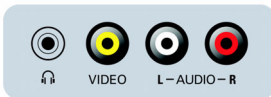

Crystal Clear

Combining picture enhancements like Contrast plus and color improvement, Crystal Clear improves picture depth.

NICAM Digital Stereo

In certain countries, for example the UK and Belgium, TV programs are broadcast with NICAM digital stereo sound. It offers CD-quality sound with a high immunity to noise and signal degradation. It can be used with mono, stereo and Dolby Pro Logic broadcasts. The integrated tuner of this product is fully equipped to decode the NICAM signal.

Plays DVD/CD/MP3

Picture CD Playback (jpeg)

A Picture CD contains digital still pictures in JPEG format. Most Philips DVD players and recorders support playback of Picture CDs – both home created discs as well as ones from photo shops.

10 page Smart Text

The teletext is a common system transmitted by most broadcasters. The 10 page smart text feature gives you fast access to information when changing pages.

Side Stereo AV & headphone

Side stereo AV & headphone makes it more convenient to connect external devices like audio equipment, games and video cameras. It's the easy way to enjoy an extra audio sensation or a totally immersive gaming experience.

Stereo system					Transmission system					
2CS DK	NICAM DK	2CS BG	NICAM I	NICAM LL'	PAL BG	PAL D/K	PAL I	SECAM BG	SECAM DK	SECAM LL'
•	•	•	•	•	•	•	•	•	•	•

Date of issue 2006-08-16

Version: 7.0

12 NC: 8670 000 22715
EAN: 87 10895 89562 0

Specifications are subject to change without notice.
Trademarks are the property of Koninklijke Philips Electronics N.V. or their respective owners.
© 2006 Koninklijke Philips Electronics N.V.
All Rights reserved.
www.philips.com