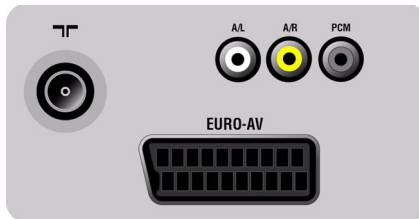

Real Flat picture tube

The flatter tube provides a wider viewing angle while minimizing reflections for the best picture possible.

Crystal Clear

Combining picture enhancements like Contrast plus and color improvement, Crystal Clear improves picture depth.

NICAM Digital Stereo

In certain countries, for example the UK and Belgium, TV programs are broadcast with NICAM digital stereo sound. It offers CD-quality sound with a high immunity to noise and signal degradation. It can be used with mono, stereo and Dolby Pro Logic broadcasts. The integrated tuner of this product is fully equipped to decode the NICAM signal.

Plays DVD/CD/MP3

Picture CD Playback (jpeg)

A Picture CD contains digital still pictures in JPEG format. Most Philips DVD players and recorders support playback of Picture CDs – both home created discs as well as ones from photo shops.

10 page Smart Text

The teletext is a common system transmitted by most broadcasters. The 10 page smart text feature gives you fast access to information when changing pages.

Side Stereo AV & headphone

Side stereo AV & headphone makes it more convenient to connect external devices like audio equipment, games and video cameras. It's the easy way to enjoy an extra audio sensation or a totally immersive gaming experience.

Stereo system					Transmission system					
2CS DK	NICAM DK	2CS BG	NICAM I	NICAM LL'	PAL BG	PAL D/K	PAL I	SECAM BG	SECAM DK	SECAM LL'
•	•	•	•	•	•	•	•	•	•	•

Issue date 2008-01-19

Version: 8.0.9

12 NC: 8670 000 22712
EAN: 87 10895 89559 0

© 2008 Koninklijke Philips Electronics N.V.
All Rights reserved.

Specifications are subject to change without notice.
Trademarks are the property of Koninklijke Philips Electronics N.V. or their respective owners.

www.philips.com