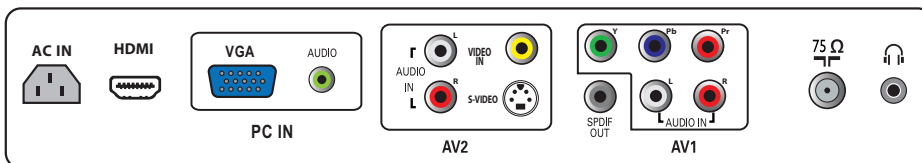

Multiple AV inputs

Multiple AV inputs accommodate a variety of format choices in connecting video and audio devices (480i/p, 720p, 1080i).

Dynamic Contrast

Special picture processing technology dynamically and seamlessly delivers vibrant images in bright scenes or reproduces a deep blacks and accurate rendering of darker colors and shades in dark scenes. You get the ultimate LCD picture: stable and clear images with enriched color performance and excellent contrast.

3D combfilter

A 3D combfilter is a device that performs field-by-field comparisons of the television image to accurately separate the color from the black-and-white information. It separates brightness and color signals better in the 3D domain to eliminate cross-color, cross-luminance and dot-crawl distortion - all of which detract from your viewing pleasure.

Dolby Digital surround

Dolby Digital, the world's leading digital multi-channel audio system, duplicates the way the human ear processes sound naturally. It processes sound so you can experience superb quality surround sound audio with realistic spatial cues.

Date of issue 2009-02-03

Version: 8.0.27

12 NC: 8670 000 27497
UPC: 6 09585 12684 8

Specifications are subject to change without notice.

Trademarks are the property of Koninklijke Philips Electronics N.V. or their respective owners.

© 2009 Magnavox.

All Rights reserved.

www.magnavox.com