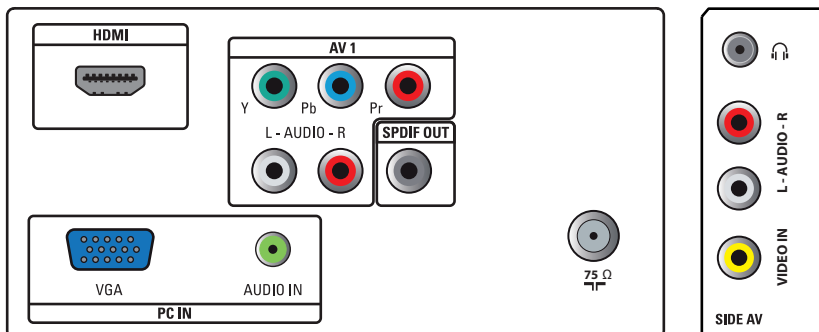

Built-in DVD player

A multi-format DVD player integrated into the LCD TV that makes it easy for video fans and music lovers to enjoy all widely accepted DVD and CD formats as well as the increasing popular MP3 digital music without the cost of purchasing and the hassle of hooking up a separate player. The integrated player is compatible with DVD, DVD+R/RW, DVD-R/RW, VCD, CD, CR-RW, picture CD, MP3 and HDCD discs.

Dolby Digital surround

Dolby Digital, the world's leading digital multi-channel audio system, duplicates the way the human ear processes sound human ear naturally processes sound so you can experience superb quality surround sound audio with realistic spatial cues.

Multiple AV inputs

Multiple AV inputs accommodate a variety of format choices in connecting video and audio devices (480i/p, 720p, 1080i).

HDMI input

HDMI makes an uncompressed digital RGB connection from the source to the screen. By eliminating conversion to an analog signal, it delivers an unblemished image. The non-degraded signal reduces flicker and leads to a clearer picture. HDMI intelligently communicates the highest output resolution with the source device. The HDMI input is fully backward compatible with DVI sources but includes digital audio. HDMI uses HDCP copy protection.

VGA input

VGA input provides a connector to accommodate input of an analog signal for use as a PC monitor.

Date of issue 2008-08-06

Version: 1.0.1

12 NC: 8670 000 47453
UPC: 0 53818 58020 2

Specifications are subject to change without notice.

Trademarks are the property of Koninklijke Philips Electronics N.V. or their respective owners.

© 2008 Magnavox.

All Rights reserved.

www.magnavox.com