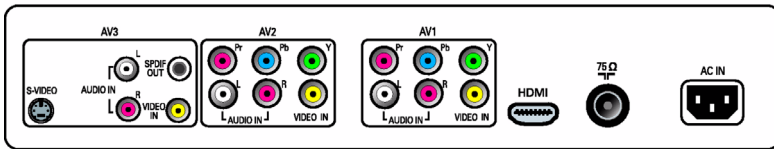

26MD251D/37

26" LCD HD flat TV with DVD player

Integrated HDTV tuner

The built-in HDTV tuner that receives and displays terrestrial ATSC and unscrambled cable (64/256 QAM) signals.

LCD WXGA display, 1366x768p

This WXGA display with state-of-the-art LCD screen technology gives you widescreen HD resolution of 1366 x 768p pixels. It produces brilliant flicker-free progressive scan pictures with optimum brightness and superb colors. This vibrant and sharp image will provide you with an enhanced viewing experience.

Built-in DVD player

A multi-format DVD player integrated into the LCD TV that makes it easy for video fans and music lovers to enjoy all widely accepted DVD and CD formats as well as the increasing popular MP3 digital music without the cost of purchasing and the hassle of hooking up a separate player. The integrated player is compatible with DVD, DVD+R/RW, DVD-R/RW, VCD, CD, CR-RW, picture CD, MP3 and HDCD discs.

HDMI

HDMI stands for High Definition Multimedia Interface. It is a direct digital connection that can carry digital HD video as well as digital multichannel audio. By eliminating the conversion to analog signals it delivers perfect picture and sound quality, completely free from noise.

Multiple AV inputs

Multiple AV inputs accommodate a variety of format choices in connecting video and audio devices (480i/p, 720p, 1080i).

3D combfilter

A 3D combfilter is a device that performs field-by-field comparisons of the television image to accurately separate the color from the black-and-white information. It separates brightness and color signals better in the 3D domain to eliminate cross-color, cross-luminance and dot-crawl distortion - all of which detract from your viewing pleasure.

Smart picture & Smart sound

Smart picture and Smart sound presets are optimized settings for all your favorite types of programs, various display and audio modes that are directly accessed through a single key on the remote control.

Virtual Dolby surround

Virtual Dolby Surround is a processing technology for enhancing surround sound effects. It which create the sensation of Dolby Pro Logic without the necessity of additional rear speakers. You become totally immersed in your television experience.

Technical specifications

Picture/Display

Aspect ratio: 16:9
Brightness: 500 cd/m²
Contrast ratio (typical): 800:1
Display screen type: LCD WXGA Active Matrix TFT
Picture enhancement: 3/2 - 2/2 motion pull down, 3D Combfilter, 3D MA deinterlacing, Automatic skin tone correction, Black stretch, Blue stretch, Green enhancement, Progressive Scan, White stretch
Screen enhancement: Anti-Reflection coated screen
Viewing angle (H / V): 176 / 176 degree
Response time (typical): 8 (grey to grey) ms
Panel resolution: 1366 x 768p

Supported Display Resolution

Resolution	Refresh rate
Video formats	
1080i	60Hz
480i	60Hz
480p	60Hz
720p	60Hz

Sound

Output power (RMS): 2 x 5W
Sound System: Mono, SAP, Virtual Dolby Surround

Loudspeakers

Built-in speakers: 2

Convenience