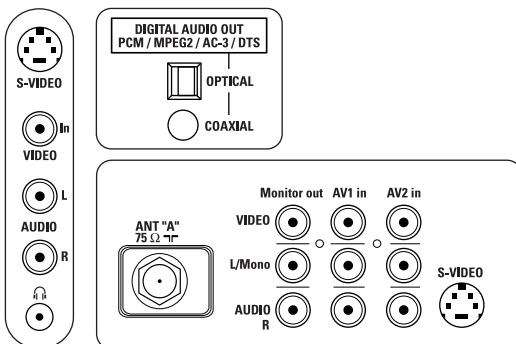

Actively processes the colour (chrominance) signals for enhanced depth and colour definition.

Contrast +

Greatly enhances the degree of black to white contrast, thus optimising the total contrast for improved picture quality.

3-Position Colour Temperature (Warm, Normal, Cool)

Dynamic Noise Reduction (DNR)

Smart Picture (Soft, Natural, Rich, Personal)

Reception

- Tuning system PLL digital tuning
- Tuner UV, S and H Tuner
- Channel selection PAL: 100 presets
  NTSC: 181 presets
  NTSC 3.58/4.43/PAL 60
- Video playback

Teletext (when available)

- 100-Page Teletext (Fastext)
- A Teletext system to choose Teletext-pages via 4-coloured "fast" keys on the remote control with storage capability of up to 100 pages.
- Reception standards TOP/FLOF

Operation

- Remote control RCAB011_SI
- Number of remote control buttons 42 buttons

Sound

Incredible Surround

An exciting psycho-acoustic method of widening the stereo spatial image for full-impact home entertainment.

Auto Volume Leveller

Suppresses unexpected volume increases in the sound modulation while viewing commercials or when switching broadcast channels.

NICAM/2CS

Smart Sound (Theatre, Music, Voice, Normal)

- Sound Output 2 X 10W RMS + 10W RMS Active Subwoofer
- Loudspeaker used Full range
- Loudspeaker size 1.7" X 6"

Convenience

- Hotel Mode
- Multi Language On-screen Display
- On-screen Volume Bar
- Smart Clock
- Smart Lock
- Smart Surf Plus

A/V Connections

1 typical playing time for movie with 2 spoken languages and 3 subtitle languages.
2 Equivalent to 500 lines on your TV.

Chassis : A10
Release Date : Oct 2000
Reference : A10/BCT/Mainstream

DVD Player

Playback system

- DVD Video
- Video CD
- Audio CD
- CD-R & CD-RW Compatible

Optical Read-out System

- Laser type Semiconductor AlGaAs
- Numerical Aperture 0.6 (DVD)
  0.45 (VCD/CD)
  650 nm (DVD)
  780 nm (VCD/CD)

DVD Disc Format

- Medium Optical disc
- Diameter 12 cm (8 cm)
- Playing time (12 cm) one layer 2.15h¹
  dual layer 4h¹
  two side, single layer 4.30h¹
  two side, dual layer 8h¹

TV Standard

- Number of lines PAL 50 Hz
  625
- Playback NTSC 60 Hz
  625
- Multistandard (PAL/NTSC)

Video Format

- DA Converter 10 bits
- Signal handling Components
- Digital Compression MPEG2 for DVD
  MPEG1 for VCD

DVD	50 Hz	60Hz	VCD		
• Hor. Resolution	720 pixels²	720 pixels²	• Hor. Resolution	352 pixels	352 pixels
• Vert. Resolution	576 lines	480 lines	• Vert. Resolution	288 lines	240 lines

Audio Format

- Digital MPEG/AC-3
  PCM Compressed Digital
  16, 20, 24 bit
  fs, 48, 96 kHz

- Analog Sound Stereo
- Dolby Pro Logic downmix from multi channel sound 3D Sound for virtual 5 channel sound on 2 speakers.

Audio Performance

- DA Converter 24 bits
- DVD f. 96 kHz 4 Hz - 44 kHz
  f. 48 kHz 4 Hz - 22 kHz
  f. 48 kHz 4 Hz - 22 kHz
  f. 44.1 kHz 4 Hz - 20 kHz
- Video CD (1 kHz) 100 dB
- CD (1 kHz) 100 dB
- Signal-Noise (1 kHz) 110 dB
- Dynamic Range (1 kHz) 90 dB
- Crosstalk
- Distortion / Noise

Connection

- Digital Output 1 coaxial, 1 optical
- IEC958 for CDDA/LPCM
- IEC1937 for MPEG1/2, AC-3
- DTS

General Functionality

- Stop / Play / Pause
- Fast Forward / Backward (2 Speed)
- Slow
- Title / Track Select
- Skip Next / Skip Previous
- Perfect Still with digital multi-tap filter
- Zoom (x2, x4) with picture enhancement
- 3D Sound

DVD Functionality

- Multi-angle Selection
- Audio Selection (1 out of max. 8 languages)
- Subtitles Selection (1 out of max. 32 languages)
- Aspect Ratio conversion (16:9, 4:3 Letterbox, 4:3 Pan Scan)
- Parental Control and Disk lockout
- Disc Menu support (Title Menu and Root Menu)
- Resume (5 discs) after stop / standby
- Programming Titles / chapters with Favourite Selection

Video CD Functionality

- Playback Control for VCD 2.0 discs
- Parental Control and Disk lockout
- Resume (5 discs) after stop / standby
- Programming Tracks with Favourite Selection

Audio CD Functionality

- Time Display (Total / Track / Remaining Track Time)
- Full audio functionality with remote control
- Programming with Favourite Track Selection (FTS)

Measurements

- Screen size 29" (72 cm)
- Aspect Ration 4:3
- Mains 90-276V
  (except /79R NZ/Aust 160 - 276V)
- Power Consumption 118Watts (Normal operation)
  8Watts (Standby)
- Net Weight 42 Kg
- Gross Weight 55 Kg
- Set Dimension 780 x 525 x 590
  (Width x Depth x Height mm)
- Box Dimension 916 x 728 x 789
  (Width x Depth x Height mm)
- Container loading (per 40 ft, loose) 117 sets

Features and specifications subject to change without notice