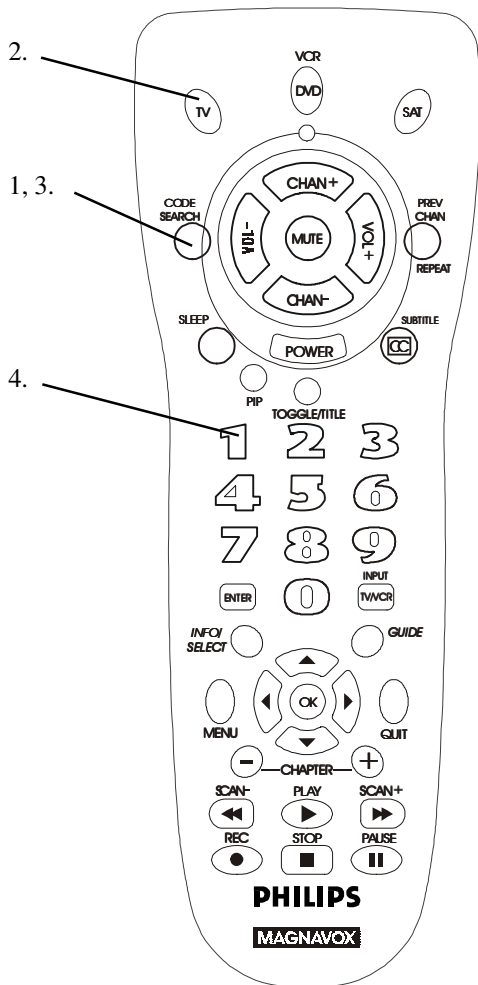

Code Identification

Code Identification

1. Press and hold Code Search button until the red indicator stays on. Release the Code Search button.
2. Press and release the desired mode button (TV, DVD, etc.).
  The red indicator blinks, then stays lit.
3. Press and release the Code Search button. The indicator light blinks off.
4. To find the first digit for the code stored under the mode key pressed in step 2, press each numeric key from 0-9 in turn. When the indicator light blinks off the number you pressed is the first digit for the code you are searching for.
5. To find the second digit, repeat step 4, this time when the indicator light blinks off this is the second digit.
6. Repeat step 4 again to find the third digit.

Sleep Timer

The Sleep feature enables the remote to turn off the TV after a period of 1 to 99 minutes. Remote is to be in TV mode to set a Sleep Timer. This feature works even if your TV does not have this feature.

1. Press and release the TV Mode key.
2. Press and hold the Sleep button until LED remains on (occurring after approx. 2-3 seconds).
3. Release Sleep button.
4. Press and release the numeric keys (01-99) for the time required. The LED will blink off to indicate keypress acceptance and remain off after second keypress.
5. TV Sleep Timer now set.
6. **Leave the Remote pointing towards the TV with an unobstructed path.**

To cancel the Sleep Timer, press and hold the Sleep key until the LED blinks or press and release the Power key in TV Mode.