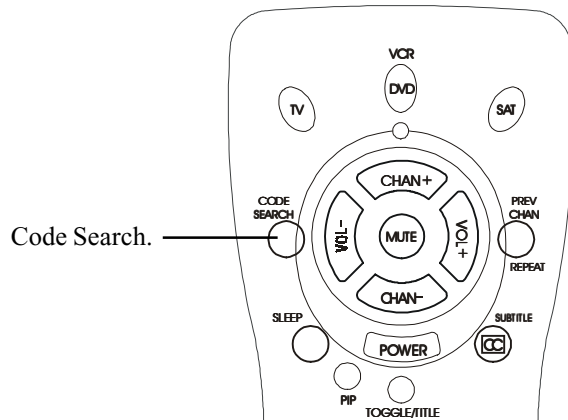

Code Setup

The Code Search button is used to setup the remote. You can either setup the remote using the code for your brand of product, from the code tables, or you can search through the library of codes until you find a code that works for your product.

NOTE: You can store any kind of code under any mode (except TV). I.E. you can store a DVD code under the SAT key, or a TV code under the DVD key, etc. However, you can only store TV codes under the TV key.