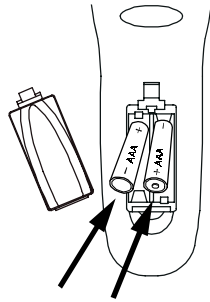

Setup

Battery Installation

1. On the back of the remote, push down on the tab and lift the cover off.
2. Match the batteries to the + and - marks inside the battery case, then insert 2 AAA Alkaline batteries.
3. Press the battery cover back into place.