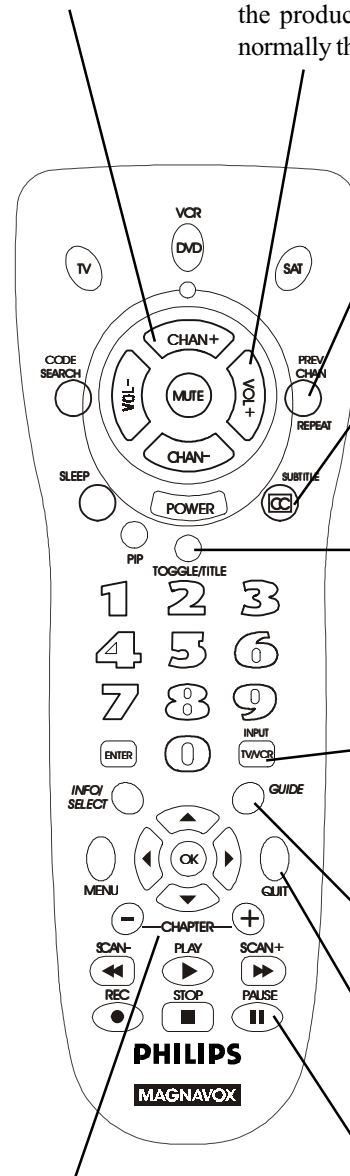

ENTER

Used after direct channel number entry to immediately change to the selected channel.

INFO/Select displays/selects on-screen channel information, etc.

MENU Access the Menu functions of the device you are controlling.

OK Selects menu items for the device you are controlling.

6

Button Functions, cont.

CHANNEL Up/Down Changes the channels.

VOLUME Up/Down Changes the volume level of the product, normally the TV.

Prev. Ch. Returns to the previously selected channel, or DVD repeat toggle.

GUIDE displays on-screen program guide.

QUIT Used to exit menu functions.

CHAPTER +/- controls DVD track selection i.e. DVD Track Skip Up/Down.

PLAY, STOP, REW, FF, PAUSE, REC DVD/VCR control buttons operate your DVD/VCR even when the remote is set to operate the TV.

7

Advanced Button Functions

DVD

Scan+ and Scan- buttons control the speed of Fast Forward and Reverse Playback respectively.

Chapter+ and **Chapter-** buttons respectively locate the succeeding or preceding Chapters or Tracks on a disc.