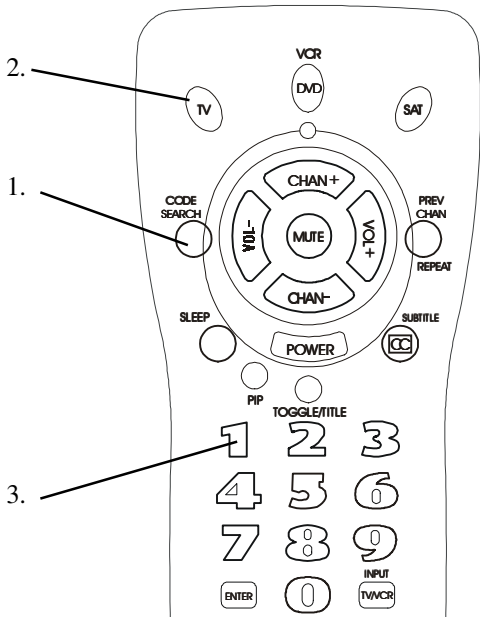

Code Entry

Direct Code Entry

1. Press and hold the Code Search button until the red indicator stays on. Release the Code Search button.
2. Press and release the desired mode button (TV, DVD, etc.).
  The red indicator blinks, then stays lit.
3. Enter the 3 digit code from the code tables. Note: after a valid code entry, the red indicator turns off. For an invalid code, the red indicator flashes.
4. With your device on, press CHANNEL Up. If the device responds, no further programming is required. Note: If some buttons do not operate your equipment, try one of the other codes for your brand.