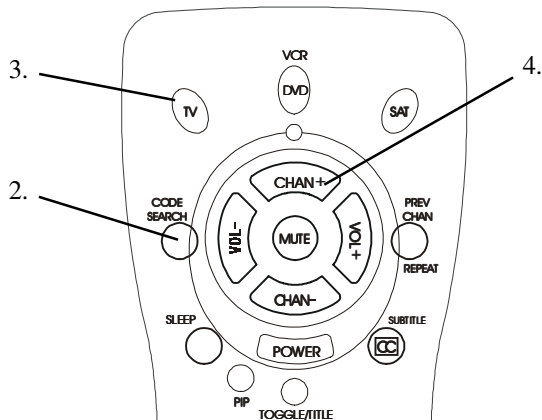

The above assumes that you want to store SAT codes under the SAT button, DVD codes under DVD, etc. If you want to store a SAT code under DVD, etc., first follow the procedure on page 10 and try ANY DVD code from the code tables, e.g. press DVD in step 2, page 10, and then enter ANY SAT code. Then follow the steps above.

Note: If the device does not have a Channel Up button, use Play (DVD only) or Power instead. Code Search starts from the currently stored three digit number under that mode e.g. if the mode has 100 codes and the currently stored code is 050 then the Code Search starts from 051 continuing to 100 before looping back to 000 and finishing at 050. This simplifies the process if you find that several preprogrammed codes operate your device by allowing you to bypass codes already tried.