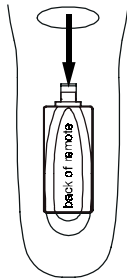

Battery Saver

Your remote automatically times out if the buttons are depressed more than 30 seconds. This will save your batteries should your remote get stuck in a place where the buttons remain depressed (e.g., between the sofa cushions).