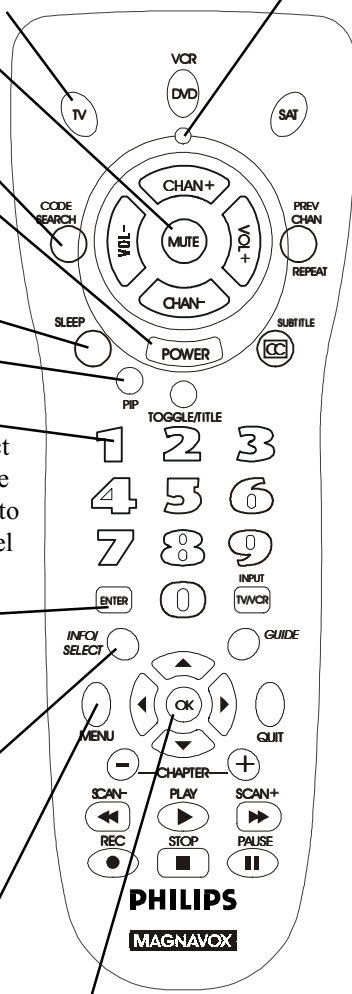

MUTE Turns off the TV sound while the picture remains.

TV, DVD/VCR, SAT Selects product to be operated.

Indicator light Lights when any button is pressed.

Code Search For setup.

POWER Turns product On or Off.

SLEEP Turns off the TV after a period of 1 to 99 minutes.

PIP TV Picture-in-Picture control.

NUMBERS

Enter numbers for direct channel selection. Some products require Enter to be pressed after channel selection.

ENTER

Used after direct channel number entry to immediately change to the selected channel.

INFO/Select displays/selects on-screen channel information, etc.

MENU Access the Menu functions of the device you are controlling.

OK Selects menu items for the device you are controlling.

6

Button Functions, cont.

CHANNEL Up/Down Changes the channels.

VOLUME Up/Down Changes the volume level of the product, normally the TV.

Prev. Ch. Returns to the previously selected channel, or DVD repeat toggle.