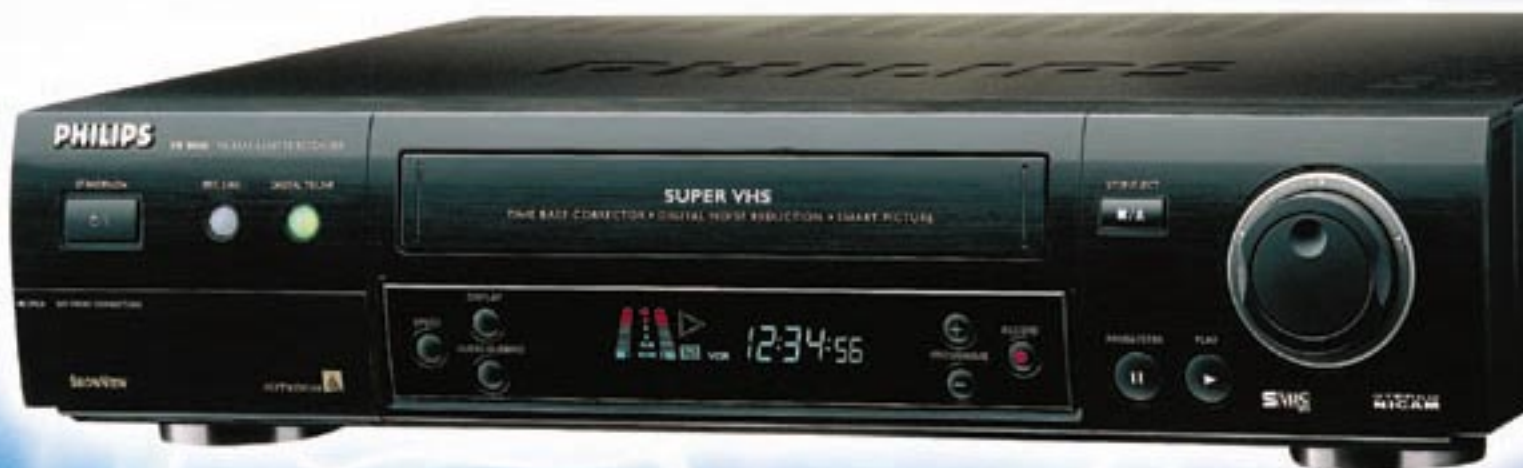

6 head S-VHS HiFi VCR

VR1000

6 head S-VHS HiFi VCR

- **S-VHS** - the ultimate picture quality
- **NexTView Link** bus system for automatic installation, automatic time & date set-up
- **Crystal Clear Video** for an excellent picture quality
- **Digital Noise Reduction** for a noise-free playback
- **Time Base Corrector** ensures sharp vertical edges and jitter free pictures
- **Synchro Edit** - an easy way to edit scenes from a camcorder
- **Front AV input** for an effortless connection with your camcorder
- **Backlit Remote Control**

S VHS

**TURBO
DRIVE**

SHOWVIEW

VIDEO^{Plus+}

**HOME
CINEMA**

**SMART
PICTURE**

NEXTVIEWLINK

**CRYSTALCLEAR
VIDEO**

**NTSC
PLAYBACK**

Let's make things better.

PHILIPS

Download from www.Somanuals.com. All Manuals Search And Download.