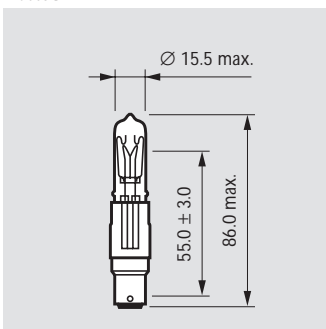

### Applications

- Shops and homes
- Spot- and accent lighting
- Downlighting.

Clear

Frosted

Dimensions in mm

Burning position

Commercial name	Type	Voltage	Wattage	Cap/ base	Finish	Lumen output	Lamp life 50% h	EOC
		V	W			lm		
<b>B15D</b>								
CAPSULEline Pro MV	12120W	230	75	B15d	CLEAR	975	2000	179630
CAPSULEline Pro MV	12123W	230	75	B15d	FROSTED	910	2000	179678
CAPSULEline Pro MV	12119W	230	100	B15d	CLEAR	1400	2000	179654
CAPSULEline Pro MV	12122W	230	100	B15d	FROSTED	1350	2000	179715
CAPSULEline Pro MV	12118W	230	150	B15d	CLEAR	2250	2000	176916
CAPSULEline Pro MV	12121W	230	150	B15d	FROSTED	2140	2000	179692