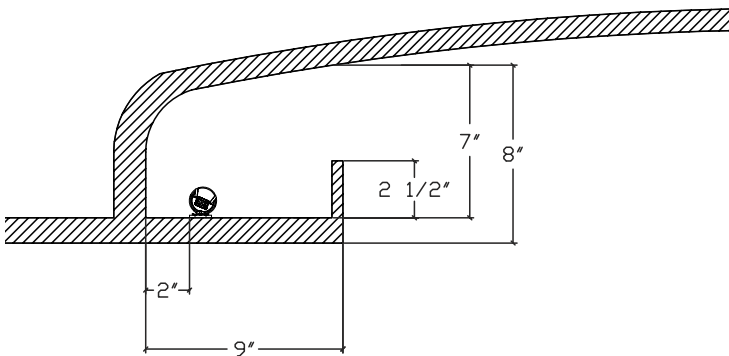

The 4200K color temperature version of the eW Cove Powercore fixture at a 30° orientation (tilt) is used to generate the following renderings and point-to-point calculations for a typical vaulted cove application.

Application Rendering

Rendering of a room with vaulted cove lighting.

Section Diagram

This image represents the section through cove with dimensions. Typical application constraints apply.

Footnotes from front: