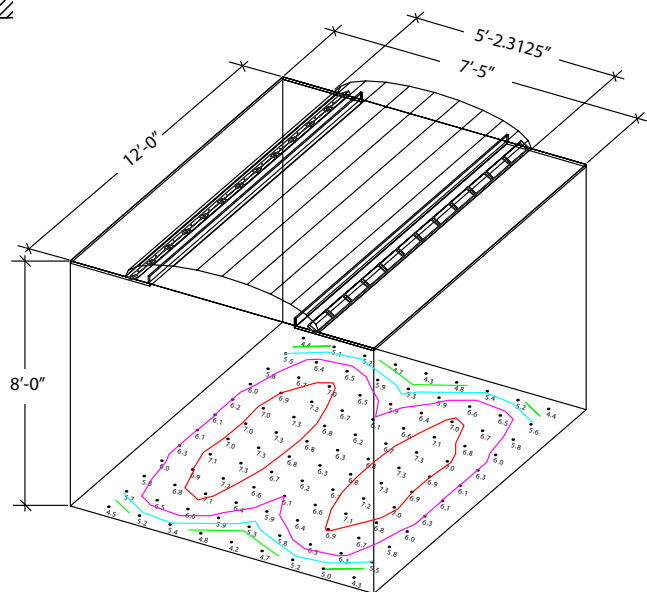

Isometric View

Below is an isometric wireframe view of the room with the vaulted cove and the general room dimensions featured in the rendering above. The point-to-point values are shown on the floor and spaced at 1' on center.