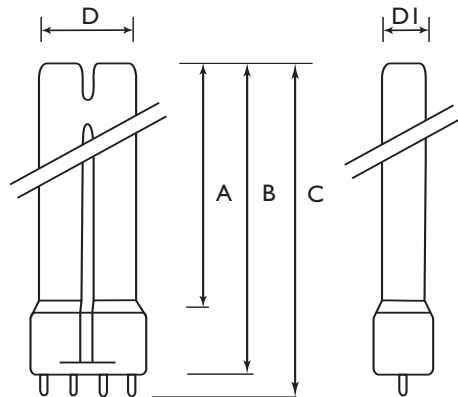

1) Average life under specified test conditions with lamps turned off and restarted no more frequently than once every 3 operating hours. Lamp life is appreciably longer if lamps are started less frequently.

2) Approximate initial lumens. The lamp lumen output is based upon lamp performance after 100 hours of operating life, when the output is measured during operation on a reference ballast under standard laboratory conditions.

3) Design lumens are the approximate lamp lumen output at 40% of the lamp's rated average life. This output is based upon measurements obtained during lamp operation on a reference ballast under standard laboratory conditions.

Product	Lamp Dimensions: inches (mm)				
	A	B	C	D	DI
18W	7.7 (195)	8.7 (220)	8.9 (227)	1.5 (38)	0.7 (18)
24W	11.4 (290)	12.4 (315)	12.7 (322)	1.5 (38)	0.7 (18)
36W	15.2 (385)	16.1 (410)	16.4 (417)	1.5 (38)	0.7 (18)
40W	21.3 (540)	22.2 (565)	22.5 (572)	1.5 (38)	0.7 (18)
50W	21.3 (540)	22.2 (565)	22.5 (572)	1.5 (38)	0.7 (18)
55W	20.1 (510)	21.1 (535)	21.4 (542)	1.5 (38)	0.7 (18)
80W	21.3 (540)	22.2 (565)	22.5 (572)	1.5 (38)	0.7 (18)