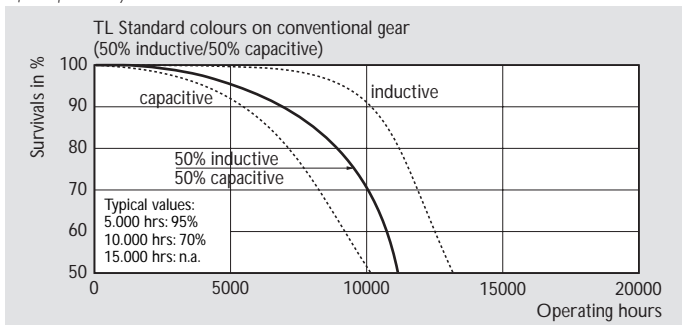

Fluorescent lamps

TL Standard colours

Spectral power distributions

Life expectancy

Lumen maintenance

Life expectancy

Life expectancy

Free Manuals Download Website