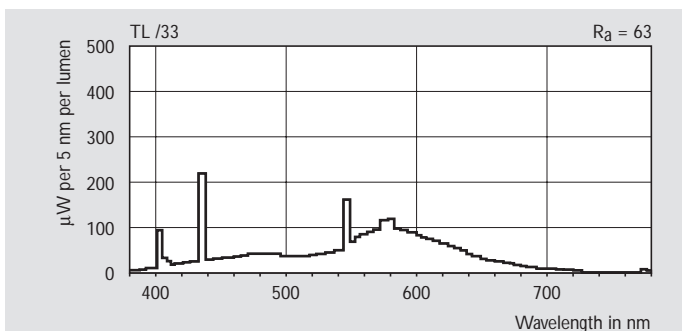

Fluorescent lamps

TL Standard colours

Spectral power distributions