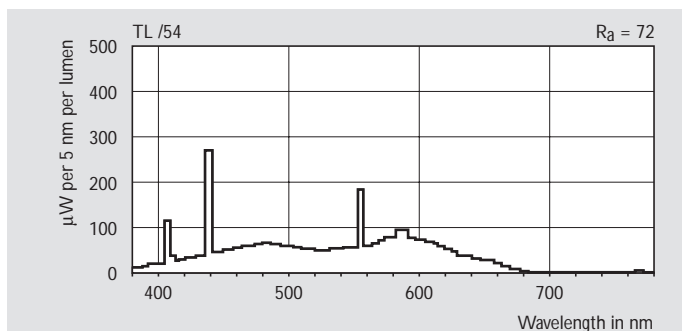

Fluorescent lamps

TL Standard colours

Spectral power distributions