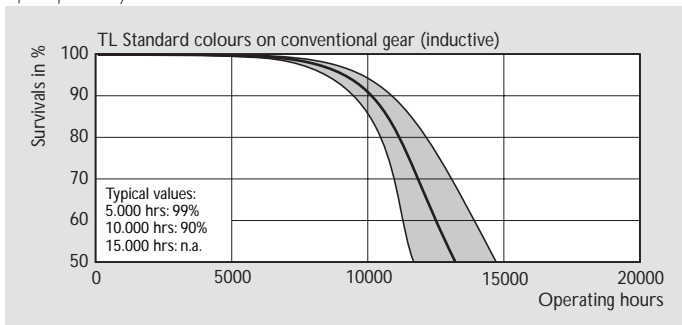

Fluorescent lamps

TL Standard colours

Spectral power distributions

Life expectancy

Lumen maintenance

Life expectancy

Life expectancy

Free Manuals Download Website