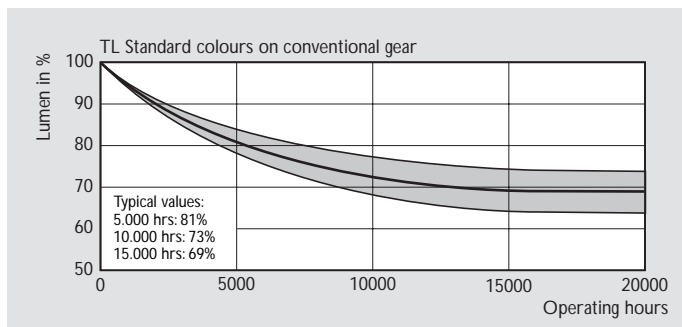

Dimensions in mm

Type	A max.	B min.	B max.	C max.
TL 20W	589.8	594.5	596.9	604.0
TL 40W	1199.4	1204.1	1206.5	1213.6
TL 65W	1500.0	1504.7	1507.1	1514.2

Commercial name	Type	Cap/base	Lamp voltage V	Lamp current A	Colour designation	Correlated colour temperature K	Lumen output lm	Average luminance cd/cm ²	Nett weight g	EOC
/33										
TL	TL 20W /33	G13	57	0.37	COOL WHITE	4100	1100	0.59	156	717207
TL	TL 40W /33	G13	107	0.43	COOL WHITE	4100	2850	0.73	292	717870
TL	TL 65W /33	G13	110	0.67	COOL WHITE	4100	4650	0.94	360	719119
/54										
TL	TL 20W /54	G13	57	0.37	COOL DAYLIGHT	6200	1000	0.53	156	717382
TL	TL 40W /54	G13	107	0.43	COOL DAYLIGHT	6200	2500	0.64	292	718594
TL	TL 65W /54	G13	110	0.67	COOL DAYLIGHT	6200	4100	0.83	360	719201

Fluorescent lamps

TL Standard colours

Spectral power distributions

Life expectancy

Lumen maintenance

Life expectancy

Life expectancy

Free Manuals Download Website