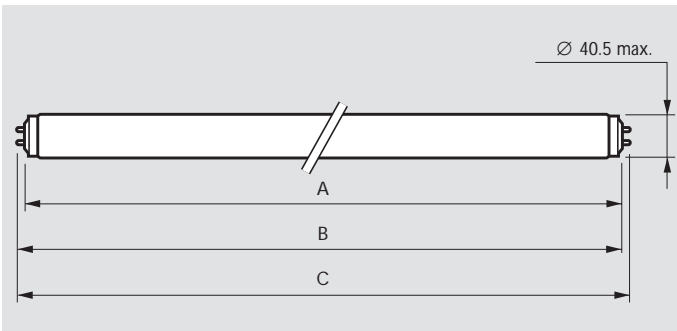

Fluorescent lamps

TL Standard colours

Fluorescent lighting is efficient and economical. The efficacy (lumen/watt) of all fluorescent lamps is high compared to most other light sources. Different luminaires are available for various purposes. TL lamps are low-pressure mercury discharge lamps with a clear tubular 38 mm envelope. The tube wall is internally covered with a mixture of fluorescent powders. TL Standard colours have a moderate colour rendering index (CRI 50-70). Especially the red part of the spectral power distribution is moderately covered by Standard colours.

Dimensions in mm

Type	A max.	B min.	B max.	C max.
TL 20W	589.8	594.5	596.9	604.0
TL 40W	1199.4	1204.1	1206.5	1213.6
TL 65W	1500.0	1504.7	1507.1	1514.2

Commercial name	Type	Cap/base	Lamp voltage V	Lamp current A	Colour designation	Correlated colour temperature K	Lumen output lm	Average luminance cd/cm ²	Nett weight g	EOC
/33										
TL	TL 20W /33	G13	57	0.37	COOL WHITE	4100	1100	0.59	156	717207
TL	TL 40W /33	G13	107	0.43	COOL WHITE	4100	2850	0.73	292	717870
TL	TL 65W /33	G13	110	0.67	COOL WHITE	4100	4650	0.94	360	719119
/54										
TL	TL 20W /54	G13	57	0.37	COOL DAYLIGHT	6200	1000	0.53	156	717382
TL	TL 40W /54	G13	107	0.43	COOL DAYLIGHT	6200	2500	0.64	292	718594
TL	TL 65W /54	G13	110	0.67	COOL DAYLIGHT	6200	4100	0.83	360	719201