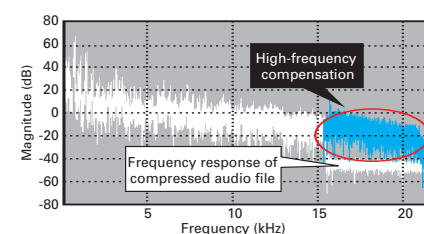

Restoration of Lost Music Cadence