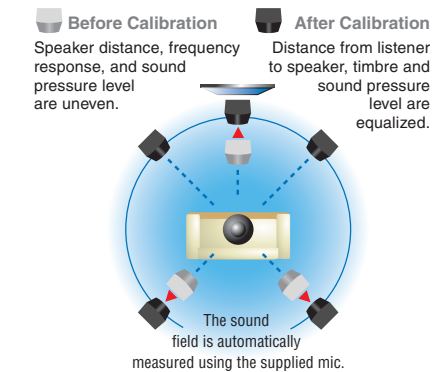

Automatic Optimal Surround Set-up with Advanced MCACC

Front Stage Surround Advance (HTZ787DVD(-AP)/HTZ585DVD-AP/HTZ-FS30DVD(-AP))

Enjoy surround sound with only the front speakers and the subwoofer. Since wall reflections are not used, the setup is less dependent on the room environment, allowing front alignment of the speakers. The technology creates excellent sound image and natural sound, because it does not alter the sound frequency or the original sound wave.