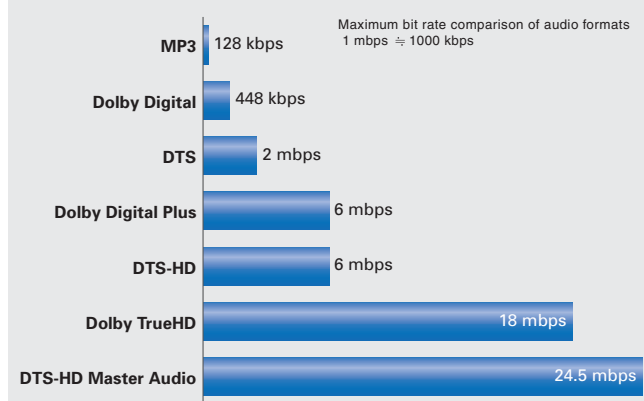

HD Audio vs. Lossy Formats