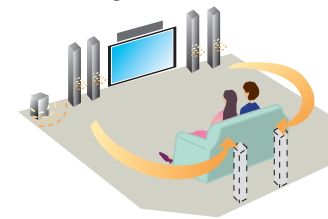

Front Stage Surround Advance

Unaffected by Room Environment with Pioneer's DSP Technology

Advanced Sound Retriever (HTZ787DVD(-AP)/HTZ585DVD-AP/HTZ-FS30DVD(-AP))

Pioneer-exclusive Sound Retriever technology significantly improves WMA/MP3/MPEG-4 AAC compressed audio to CD quality. It applies a special algorithm to restore the signals in barely audible ranges usually lost during the compression process.