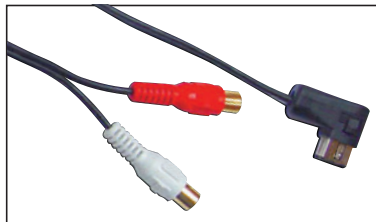

S20.7945-075
 Adapter cable to connect a Pioneer radio, models **DEHP**: 1590R - 2500R/RB - 2530R - 2600R - 3500/90MP - 3600MPB - 3600/30MP - 4500MP - 5500/30MP - 5600/30MP - 5700MP - 5800MP - 6500MP - 6700MP - 7500MP - 7700MP - **DEH**: 1500/30R - 1600R/RB - 1630R - 1700/30R - 2700R - 3700/30MP - 4700MP/B.

S20.7945-080
 Adapter cable to connect a Pioneer radio, models ANH-P9R/BK/10MP.

S20.7945-085
 Adapter cable to connect a Pioneer radio, model AVIC-D3.

CD CHANGER ADAPTER CABLES

S24.7945-005
 CD-changer cable 4,5m for all Pioneer P-series devices.

INTERFACES

PIONEER

S22.7945-005

Aux-input interface with stereo RCA connectors for Pioneer units.

S22.7945-010

Aux-input interface with a stereo 3,5mm mini-jack connector for Pioneer units.

S857923

iPod cable to Pioneer radios with P-bus connection. With battery charging function.