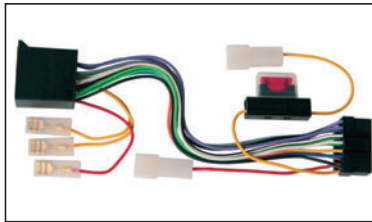

S20.7945-010

Adapter cable to connect a Pioneer radio, models **DEH:** 534R/535R/635R/W - P443R - P544R - P545R - P625UC - P645R/W - P725UC - P725R - P735R - P735UC - P813ES - P815R - P825R - P820RDS - P835R - P875R - P945R - P8000R - P8100R - P8400MP - P9000R - P9100R - P9300R - P9400MP - **DEXP:** 77R - 88R - 99R - 820R - FH-P4000/6600R - **KEHP:** 6400R - 6800R - 6900R - 7400R - 7600R - 7900R - 8200RDS - 8400R - 8600R-W - 8600RDS - 8800R-V - 8900RW - 9200RDS - 9700R-W - **KEXP:** 8200RDS - **MEHP:** 7100R - 7300R - 9000R - 9100R.

S20.7945-005

Adapter cable to connect a Pioneer radio, models **DEH:** 670SDK - **KEH:** 2000 - 2500 - 5300(SDK) - 5400RDS - M2000 - M2500 - M3500 - M4000 - M4500 - M6500 - M7200 - M7250 - M7300 - M7400RDS.

S20.7945-015

Adapter cable to connect a Pioneer radio, models **DEH:** 2000/30R - 2100/30R - 3100/30R - P3000R - P3100/10 - 4000R-B - 4100R - **DEX:** 2000R - **KEHP:** 8010R - 8015.

S20.7945-020
 Adapter cable to connect a Pioneer radio, models **KEH**: 1100/50 - 1200 - 1300(K/SDK) - 1311 - 1400 - 1450 - 1500/30 - 1700/30 - 1800R - 1900/30R - 1940R - 2100R - 2300R - 2400R - 2700/30R - 5700/30R - **KEHP**: 2800R - 3400 - 3700/30R - 4300R - 4400R - 4500R - 4530R - 4700R - 4730R - 5700R.

S20.7945-025
 Adapter cable to connect a Pioneer radio, models **KEHP**: 6020R/RB - 7020R - 7025R - **DEH**: 1300/10R - 1330 - 1400R - 1430RB - 2300/30R - 2330R-B - 2430/60R - 3300/30R - 3400R - **DEHP**: 3300/30R - 4300R-B - 4400R/RB - 6300R - 6400R - 7300R - 7400MP.