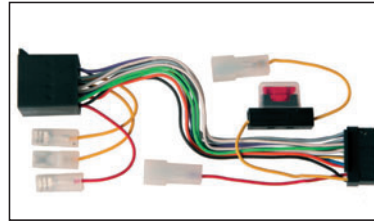

S20.7945-010

Adapter cable to connect a Pioneer radio, models **DEH:** 534R/535R/635R/W - P443R - P544R - P545R - P625UC - P645R/W - P725UC - P725R - P735R - P735UC - P813ES - P815R - P825R - P820RDS - P835R - P875R - P945R - P8000R - P8100R - P8400MP - P9000R - P9100R - P9300R - P9400MP - **DEXP:** 77R - 88R - 99R - 820R - FH-P4000/6600R - **KEHP:** 6400R - 6800R - 6900R - 7400R - 7600R - 7900R - 8200RDS - 8400R - 8600R-W - 8600RDS - 8800R-V - 8900RW - 9200RDS - 9700R-W - **KEXP:** 8200RDS - **MEHP:** 7100R - 7300R - 9000R - 9100R.

S20.7945-005

Adapter cable to connect a Pioneer radio, models **DEH:** 670SDK - **KEH:** 2000 - 2500 - 5300(SDK) - 5400RDS - M2000 - M2500 - M3500 - M4000 - M4500 - M6500 - M7200 - M7250 - M7300 - M7400RDS.

S20.7945-015

Adapter cable to connect a Pioneer radio, models **DEH:** 2000/30R - 2100/30R - 3100/30R - P3000R - P3100/10 - 4000R-B - 4100R - **DEX:** 2000R - **KEHP:** 8010R - 8015.

S20.7945-020
 Adapter cable to connect a Pioneer radio, models **KEH**: 1100/50 - 1200 - 1300(K/SDK) - 1311 - 1400 - 1450 - 1500/30 - 1700/30 - 1800R - 1900/30R - 1940R - 2100R - 2300R - 2400R - 2700/30R - 5700/30R - **KEHP**: 2800R - 3400 - 3700/30R - 4300R - 4400R - 4500R - 4530R - 4700R - 4730R - 5700R.

S20.7945-025
 Adapter cable to connect a Pioneer radio, models **KEHP**: 6020R/RB - 7020R - 7025R - **DEH**: 1300/10R - 1330 - 1400R - 1430RB - 2300/30R - 2330R-B - 2430/60R - 3300/30R - 3400R - **DEHP**: 3300/30R - 4300R-B - 4400R/RB - 6300R - 6400R - 7300R - 7400MP.