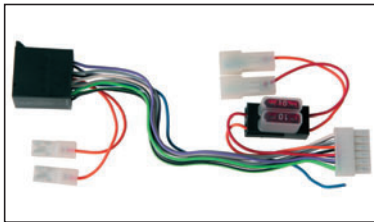

S20.7945-055
Adapter cable to connect a Pioneer radio, models **DEH**: 344R - 345R - 425R - 435R - 524R - 525R - 624R - 625R.