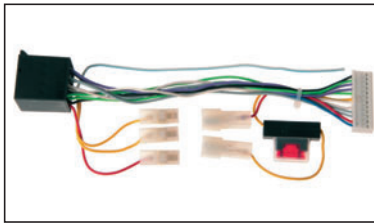

S20.7945-020
Adapter cable to connect a Pioneer radio, models **KEH**: 1100/50 - 1200 - 1300(K/SDK) - 1311 - 1400 - 1450 - 1500/30 - 1700/30 - 1800R - 1900/30R - 1940R - 2100R - 2300R - 2400R - 2700/30R - 5700/30R - **KEHP**: 2800R - 3400 - 3700/30R - 4300R - 4400R - 4500R - 4530R - 4700R - 4730R - 5700R.