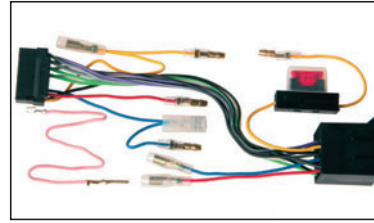

S20.7945-005

Adapter cable to connect a Pioneer radio, models **DEH:** 670SDK - **KEH:** 2000 - 2500 - 5300(SDK) - 5400RDS - M2000 - M2500 - M3500 - M4000 - M4500 - M6500 - M7200 - M7250 - M7300 - M7400RDS.

S20.7945-015

Adapter cable to connect a Pioneer radio, models **DEH:** 2000/30R - 2100/30R - 3100/30R - P3000R - P3100/10 - 4000R-B - 4100R - **DEX:** 2000R - **KEHP:** 8010R - 8015.

S20.7945-020
 Adapter cable to connect a Pioneer radio, models **KEH**: 1100/50 - 1200 - 1300(K/SDK) - 1311 - 1400 - 1450 - 1500/30 - 1700/30 - 1800R - 1900/30R - 1940R - 2100R - 2300R - 2400R - 2700/30R - 5700/30R - **KEHP**: 2800R - 3400 - 3700/30R - 4300R - 4400R - 4500R - 4530R - 4700R - 4730R - 5700R.

S20.7945-025
 Adapter cable to connect a Pioneer radio, models **KEHP**: 6020R/RB - 7020R - 7025R - **DEH**: 1300/10R - 1330 - 1400R - 1430RB - 2300/30R - 2330R-B - 2430/60R - 3300/30R - 3400R - **DEHP**: 3300/30R - 4300R-B - 4400R/RB - 6300R - 6400R - 7300R - 7400MP.

S20.7945-035
 Adapter cable to connect a Pioneer radio, models **DEH**: 5200 - 5202 - 5800 - 8000 - 8300 - 8500RDS - **DEHM**: RDS - DSP - 77 - 940 - 970 - 980 - **KEHM**: RDS.

S20.7945-040
 Adapter cable to connect a Pioneer radio, models **DEH**: 2000 - 2030 - 2100 - 2130 - 1310 - 3100 - 3130 - 2330RB - **DEHP**: 3000 - 3110 - 4100R - 4300RB - **KEHP**: 80210 - 8015R.