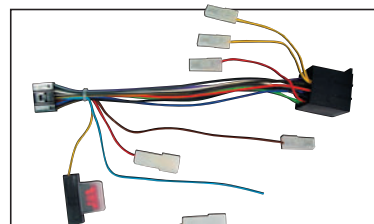

S20.7945-080
Adapter cable to connect a Pioneer radio, models ANH-P9R/BK/10MP.