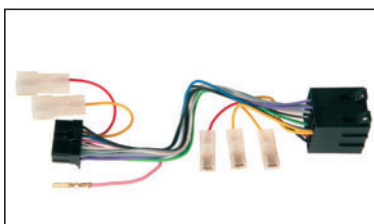

S20.7945-075
Adapter cable to connect a Pioneer radio, models **DEHP**: 1590R - 2500R/RB - 2530R - 2600R - 3500/90MP - 3600MPB - 3600/30MP - 4500MP - 5500/30MP - 5600/30MP - 5700MP - 5800MP - 6500MP - 6700MP - 7500MP - 7700MP - **DEH**: 1500/30R - 1600R/RB - 1630R - 1700/30R - 2700R - 3700/30MP - 4700MP/B.