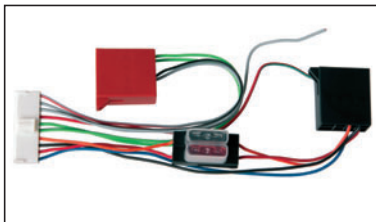

S20.7945-010

Adapter cable to connect a Pioneer radio, models **DEH:** 534R/535R/635R/W - P443R - P544R - P545R - P625UC - P645R/W - P725UC - P725R - P735R - P735UC - P813ES - P815R - P825R - P820RDS - P835R - P875R - P945R - P8000R - P8100R - P8400MP - P9000R - P9100R - P9300R - P9400MP - **DEXP:** 77R - 88R - 99R - 820R - FH-P4000/6600R - **KEHP:** 6400R - 6800R - 6900R - 7400R - 7600R - 7900R - 8200RDS - 8400R - 8600R-W - 8600RDS - 8800R-V - 8900RW - 9200RDS - 9700R-W - **KEXP:** 8200RDS - **MEHP:** 7100R - 7300R - 9000R - 9100R.

S20.7945-005

Adapter cable to connect a Pioneer radio, models **DEH:** 670SDK - **KEH:** 2000 - 2500 - 5300(SDK) - 5400RDS - M2000 - M2500 - M3500 - M4000 - M4500 - M6500 - M7200 - M7250 - M7300 - M7400RDS.

S20.7945-015

Adapter cable to connect a Pioneer radio, models **DEH:** 2000/30R - 2100/30R - 3100/30R - P3000R - P3100/10 - 4000R-B - 4100R - **DEX:** 2000R - **KEHP:** 8010R - 8015.

S20.7945-020
 Adapter cable to connect a Pioneer radio, models **KEH**: 1100/50 - 1200 - 1300(K/SDK) - 1311 - 1400 - 1450 - 1500/30 - 1700/30 - 1800R - 1900/30R - 1940R - 2100R - 2300R - 2400R - 2700/30R - 5700/30R - **KEHP**: 2800R - 3400 - 3700/30R - 4300R - 4400R - 4500R - 4530R - 4700R - 4730R - 5700R.