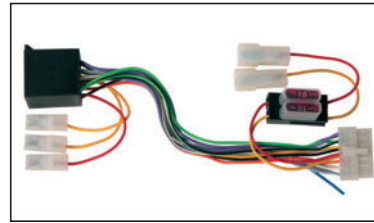

S20.7945-050
Adapter cable to connect a Pioneer radio, models **DEHP**: 5100R/RB - 6000R - 6100R - 7000R(-W) - 7100R-W.