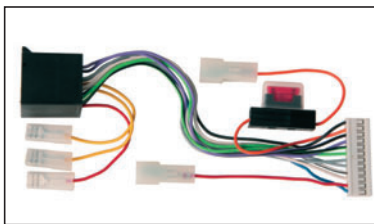

S20.7945-035
 Adapter cable to connect a Pioneer radio, models **DEH**: 5200 - 5202 - 5800 - 8000 - 8300 - 8500RDS - **DEHM**: RDS - DSP - 77 - 940 - 970 - 980 - **KEHM**: RDS.

S20.7945-040
 Adapter cable to connect a Pioneer radio, models **DEH**: 2000 - 2030 - 2100 - 2130 - 1310 - 3100 - 3130 - 2330RB - **DEHP**: 3000 - 3110 - 4100R - 4300RB - **KEHP**: 80210 - 8015R.

S20.7945-045
 Adapter cable to connect a Pioneer radio, models **KEH**: 2500R - 2530R - **KEHP**: 3600R - 3630R - 4010 - 4011 - 4600R - 4610R - 4630R - 5010R - 6010R.

S20.7945-050
 Adapter cable to connect a Pioneer radio, models **DEHP**: 5100R/RB - 6000R - 6100R - 7000R(-W) - 7100R-W.

S20.7945-055
 Adapter cable to connect a Pioneer radio, models **DEH**: 344R - 345R - 425R - 435R - 524R - 525R - 624R - 625R.

S20.7945-060
 Adapter cable to connect a Pioneer radio, models **DEHM**: 77 - 940 - 970 - 980(RDS/DSP) - 990RDS/DSP - **DEHP**: 705RDS - 715RDS - **KEH**: 5200RDS - 5202RDS - 5800RDS - **KEHM**: 8000 - 8300 - 8500 - 9100 - 9300 - 9500 - 9300RDS - 9500RDS - **KEHP**: 6000RDS - 7000RDS.