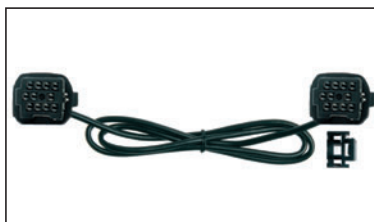

CD CHANGER ADAPTER CABLES

S24.7945-005
CD-changer cable 4,5m for all Pioneer P-series devices.