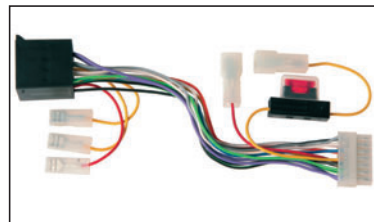

S20.7945-060
Adapter cable to connect a Pioneer radio, models **DEHM**: 77 - 940 - 970 - 980(RDS/DSP) - 990RDS/DSP - **DEHP**: 705RDS - 715RDS - **KEH**: 5200RDS - 5202RDS - 5800RDS - **KEHM**: 8000 - 8300 - 8500 - 9100 - 9300 - 9500 - 9300RDS - 9500RDS - **KEHP**: 6000RDS - 7000RDS.