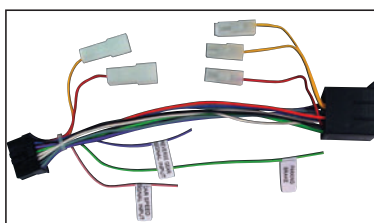

S20.7945-085
Adapter cable to connect a Pioneer radio, model AVIC-D3.