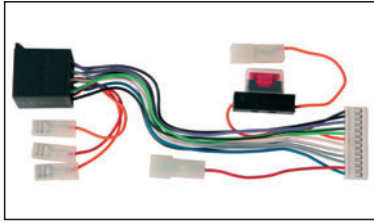

S20.7945-015

Adapter cable to connect a Pioneer radio, models **DEH:** 2000/30R - 2100/30R - 3100/30R - P3000R - P3100/10 - 4000R-B - 4100R - **DEX:** 2000R - **KEHP:** 8010R - 8015.

S20.7945-020
 Adapter cable to connect a Pioneer radio, models **KEH**: 1100/50 - 1200 - 1300(K/SDK) - 1311 - 1400 - 1450 - 1500/30 - 1700/30 - 1800R - 1900/30R - 1940R - 2100R - 2300R - 2400R - 2700/30R - 5700/30R - **KEHP**: 2800R - 3400 - 3700/30R - 4300R - 4400R - 4500R - 4530R - 4700R - 4730R - 5700R.

S20.7945-025
 Adapter cable to connect a Pioneer radio, models **KEHP**: 6020R/RB - 7020R - 7025R - **DEH**: 1300/10R - 1330 - 1400R - 1430RB - 2300/30R - 2330R-B - 2430/60R - 3300/30R - 3400R - **DEHP**: 3300/30R - 4300R-B - 4400R/RB - 6300R - 6400R - 7300R - 7400MP.

S20.7945-035
 Adapter cable to connect a Pioneer radio, models **DEH**: 5200 - 5202 - 5800 - 8000 - 8300 - 8500RDS - **DEHM**: RDS - DSP - 77 - 940 - 970 - 980 - **KEHM**: RDS.

S20.7945-040
 Adapter cable to connect a Pioneer radio, models **DEH**: 2000 - 2030 - 2100 - 2130 - 1310 - 3100 - 3130 - 2330RB - **DEHP**: 3000 - 3110 - 4100R - 4300RB - **KEHP**: 80210 - 8015R.