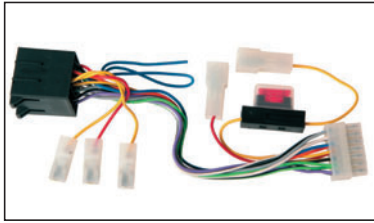

S20.7945-005

Adapter cable to connect a Pioneer radio, models **DEH:** 670SDK - **KEH:** 2000 - 2500 - 5300(SDK) - 5400RDS - M2000 - M2500 - M3500 - M4000 - M4500 - M6500 - M7200 - M7250 - M7300 - M7400RDS.

S20.7945-015

Adapter cable to connect a Pioneer radio, models **DEH:** 2000/30R - 2100/30R - 3100/30R - P3000R - P3100/10 - 4000R-B - 4100R - **DEX:** 2000R - **KEHP:** 8010R - 8015.

S20.7945-020
 Adapter cable to connect a Pioneer radio, models **KEH**: 1100/50 - 1200 - 1300(K/SDK) - 1311 - 1400 - 1450 - 1500/30 - 1700/30 - 1800R - 1900/30R - 1940R - 2100R - 2300R - 2400R - 2700/30R - 5700/30R - **KEHP**: 2800R - 3400 - 3700/30R - 4300R - 4400R - 4500R - 4530R - 4700R - 4730R - 5700R.

S20.7945-025
 Adapter cable to connect a Pioneer radio, models **KEHP**: 6020R/RB - 7020R - 7025R - **DEH**: 1300/10R - 1330 - 1400R - 1430RB - 2300/30R - 2330R-B - 2430/60R - 3300/30R - 3400R - **DEHP**: 3300/30R - 4300R-B - 4400R/RB - 6300R - 6400R - 7300R - 7400MP.

S20.7945-035
 Adapter cable to connect a Pioneer radio, models **DEH**: 5200 - 5202 - 5800 - 8000 - 8300 - 8500RDS - **DEHM**: RDS - DSP - 77 - 940 - 970 - 980 - **KEHM**: RDS.

S20.7945-040
 Adapter cable to connect a Pioneer radio, models **DEH**: 2000 - 2030 - 2100 - 2130 - 1310 - 3100 - 3130 - 2330RB - **DEHP**: 3000 - 3110 - 4100R - 4300RB - **KEHP**: 80210 - 8015R.