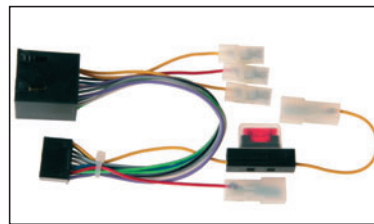

S20.7945-070
Adapter cable to connect a Pioneer radio, models **KEHP**: 1010/13R - 1032/33 - 2030/33R - 4020/23R.