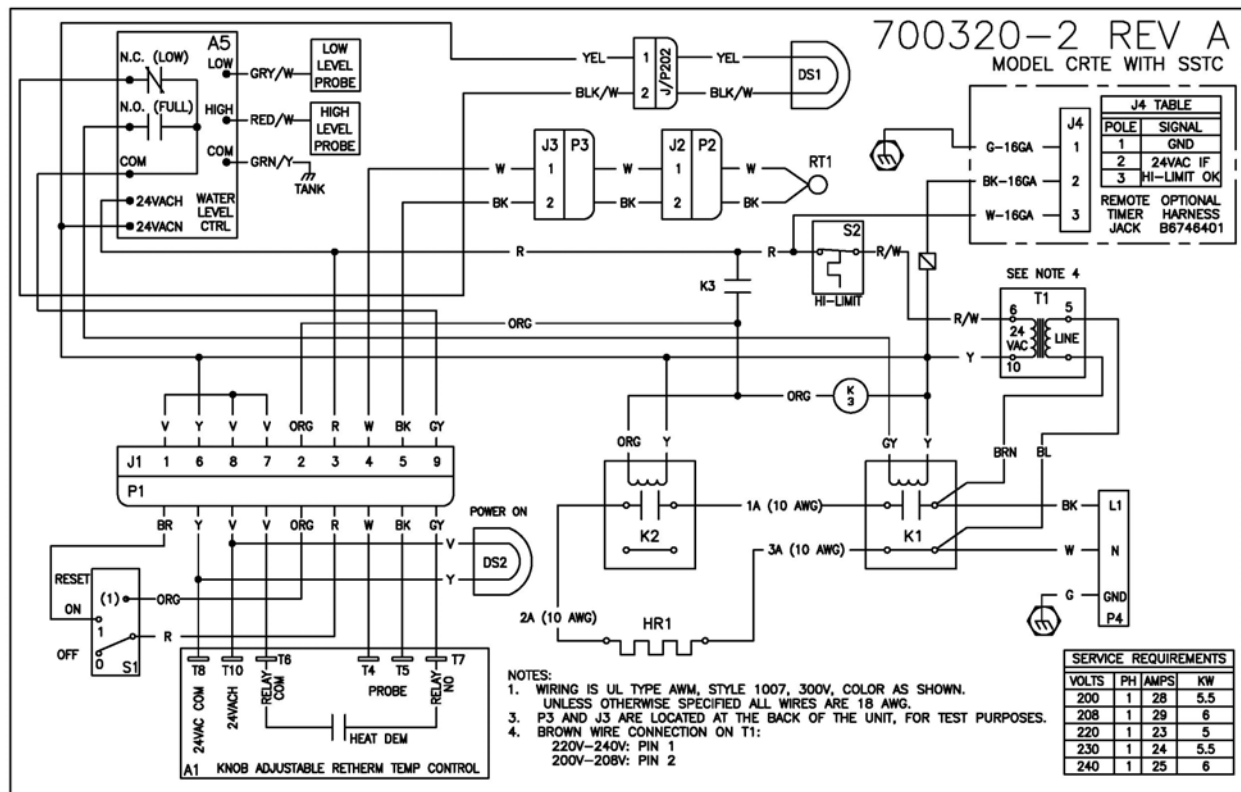

Electric Schematic

In the event of problems with or questions about your order, please contact the Pitco factory at:

(603) 225-6684 World Wide
www.Pitco.com

In the event of problems with or questions about your equipment, please contact the Pitco Authorized Service and Parts representative (ASAP) covering your area, or contact Pitco at the numbers listed to the left.

MAILING ADDRESS – P.O. BOX 501, CONCORD, NH 03302-0501
SHIPPING ADDRESS – 10 FERRY ST., CONCORD, NH 03301