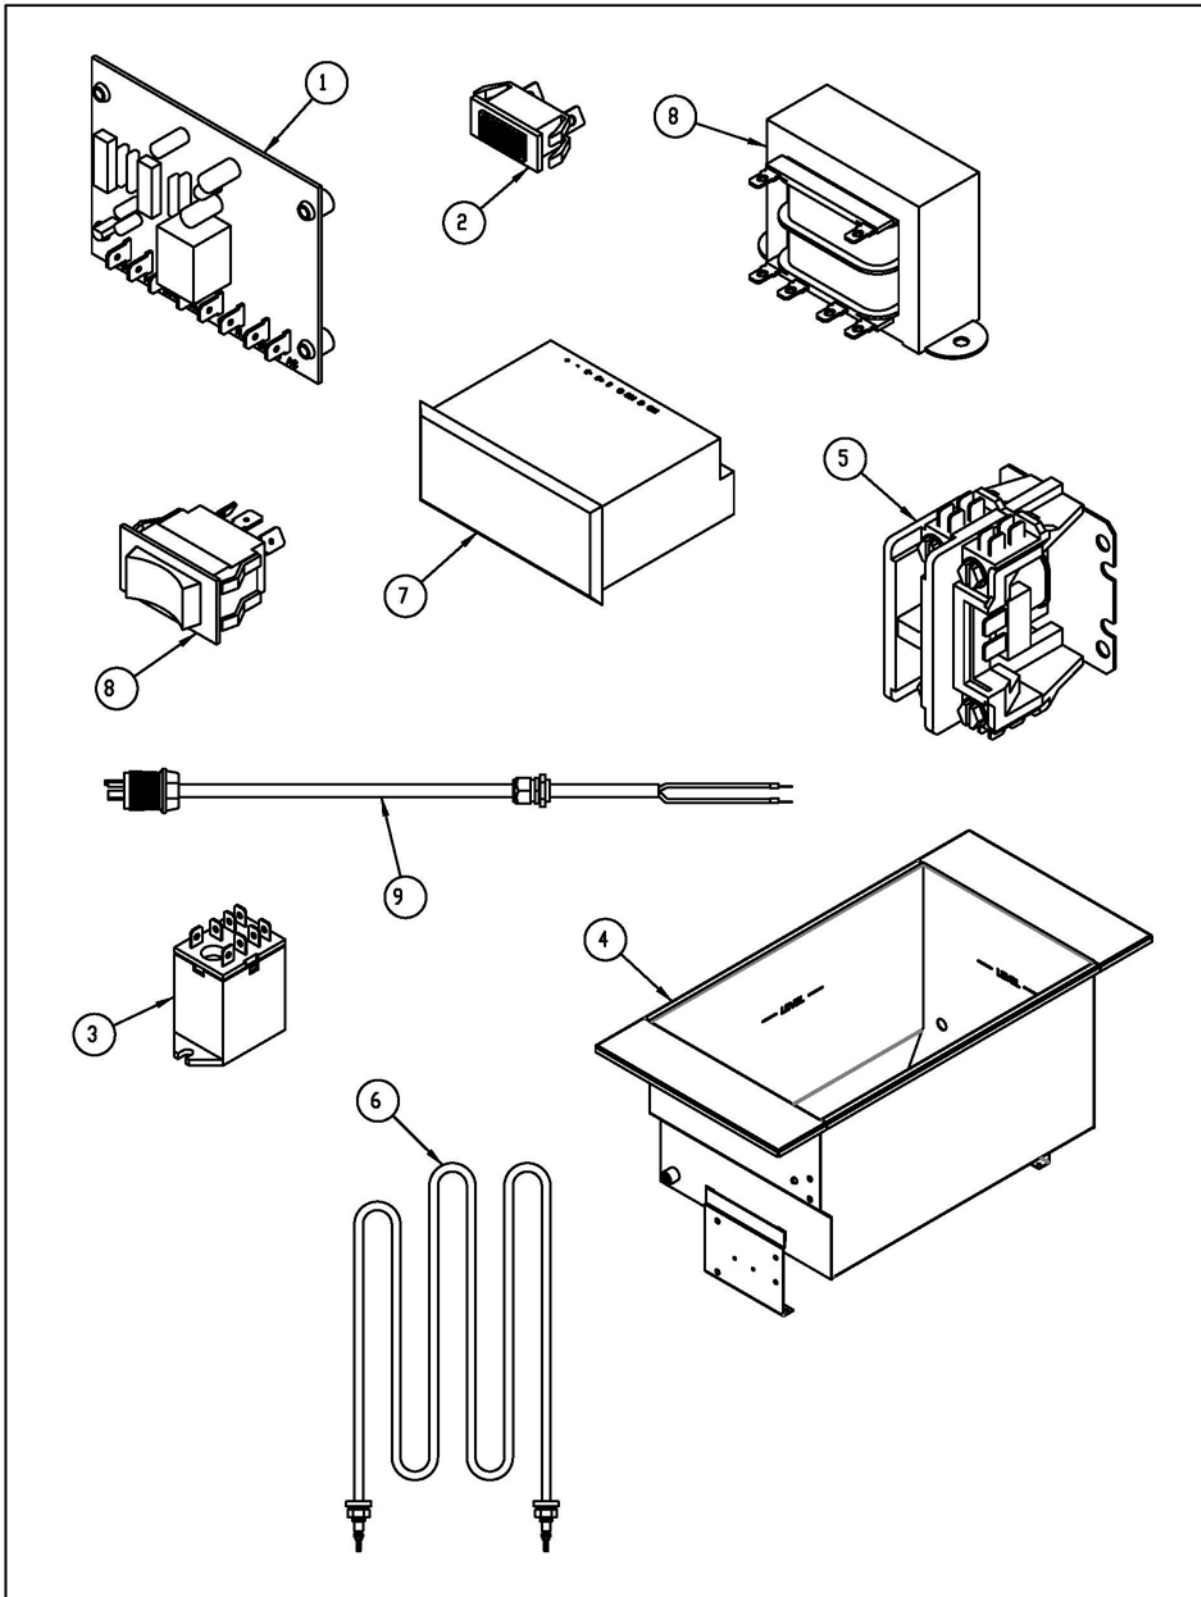

Tim Horton's
Exploded Parts Manual
TH-CRTE

PARTS

PARTS LIST

Item	Part No.	Description
1	60087202	Control, Liquid Level 24VAC
2	P5045044	Lamp, 28V Amber Rectangle
	P5045040	Lamp, 28V Red Rectangle
3	P5046688	Relay, 24VAC SPDT
4	B3323301	Tank, Weldment CRTE
5	60131201	Contactor, 24V, 1 Pole 30A
6	50008301	Element, Tubular 6KW 208V
	50008302	Element, Tubular 6KW 240V
NS	60171201	Control, Thermostat Solid State 140-200F
NS	P8905-15	Probe, Temperature "Solid State"
NS	60128601	Switch, High Temperature Limit
7	PP10210	Transformer, 40VA 120/208/240V TO 24V
8	PP10559	Switch, Rocker DPDT 0-1-(1)
9	60129102	Cord, 30A Sleeved Twist Lock Plug, NEMA-L6-30P
	60129103	Cord, 30A Right Angle Plug, NEMA-L6-30P
NS	60129001	Drain Hose, Assembly CRTE 4 Foot
10	700320-2	Electrical Schematic