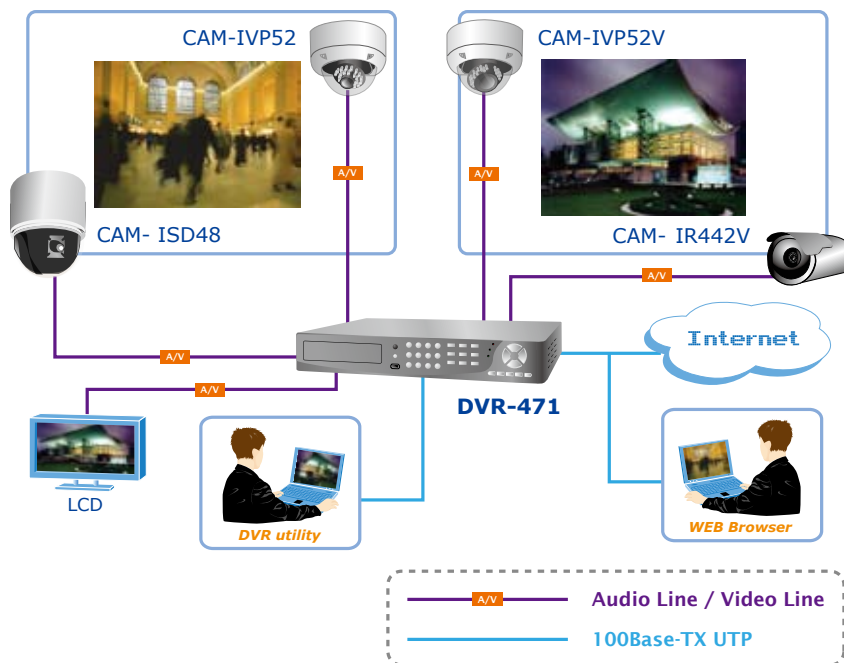

APPLICATIONS

DVR translates the traditional CCTV surveillance system into IP surveillance network

Cameras can be connected up to 16 CCTV. The DVR-1671 and DVR-471 can be deployed to monitor anywhere indoor or outdoor both in day and night.

With the bundled DVR utility, the manager can easily check and play back the video captured in the system.

SPECIFICATION

Product	4-Channel H.264 Digital Video Recorder
Model	DVR-471
General	
Video System	NTSC / PAL auto detection
Video Compression	H.264
Video Input	4x BNC
Video Output	1x BNC 1x VGA
Video Spot Output	1x BNC
Audio Input	1x RCA
Audio Output	1x RCA
Alarm I/O	4x Input 1x Output
Ethernet Interface	1x RJ-45, 10/100Mbps
USB Interface	1x USB 2.0
Mouse Interface	1x PS/2
Hard Disk Device	2x SATA hard disk (Supports up to 1TB)
Recording Resolution	NT: 720x480, 720x240, 360x240 PA: 720x 576, 720x288, 360x288
Recording Frame Rate	NT: 60, 120, 120 fps PA: 50, 100, 100 fps
Recording Quality	Fine, Normal, Low
Recording Mode	Manual, Event, Schedule
Watermark	Yes