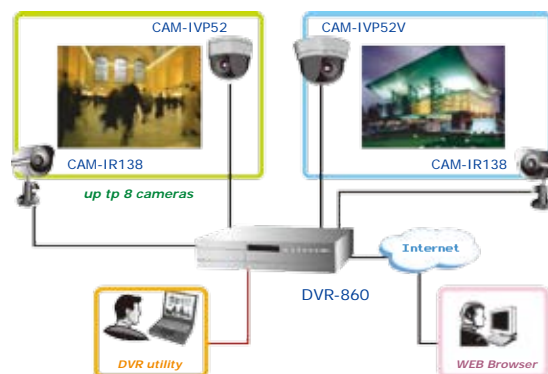

APPLICATIONS

DVR translates the traditional CCTV surveillance system into IP surveillance network

Up to 8 analog cameras can be connected; DVR-860 can be deployed to monitor anywhere, day and night, or inside and outside.

With the bundled DVR utility, the manager can easily check and play back the video captured in the system.

ORDERING INFORMATION

DVR-860	8-Channel MPEG-4 Digital Video Recorder

RELATED PRODUCTS

CAM-DM33-NT	Mini Dome Camera (NTSC)
CAM-DM33-PA	Mini Dome Camera (PAL)
CAM-VP38-NT	Vandal-Proof Dome Camera (NTSC)
CAM-VP38-PA	Vandal-Proof Dome Camera (PAL)
CAM-IR138-NT	15M Infrared Camera (NTSC)
CAM-IR138-PA	15M Infrared Camera (PAL)
CAM-IR338-NT	30M IR Camera (NTSC)
CAM-IR338-PA	30M IR Camera (PAL)
CAM-IVP52-NT	15M Infrared Vandal-Proof Camera (NTSC)
CAM-IVP52-PA	15M Infrared Vandal-Proof Camera (PAL)
CAM-IVP52V-NT	25M Infrared Vari-Focal Vandal-Proof Camera (NTSC)
CAM-IVP52V-PA	25M Infrared Vari-Focal Vandal-Proof Camera (PAL)