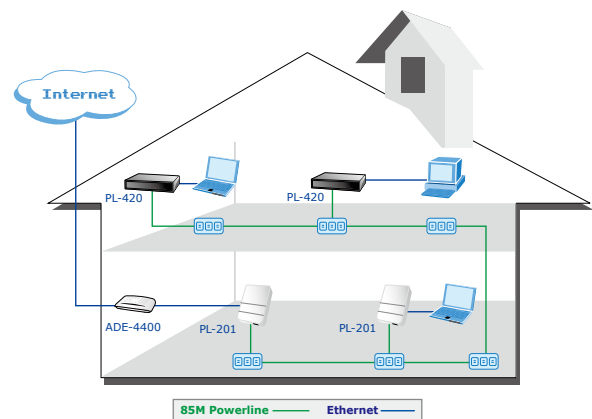

# 85M Powerline Ethernet Bridge – Two Devices Included

With PLANET powerline communication products, the power outlets are no longer to be viewed as power receptacles only but can also be the network connection point. The PL-201 is a Powerline to Ethernet Bridge with a RJ-45 Ethernet interface which directly connects to your computer's network card. Through the multiple outlets in the building, the PL-201 allows you to use the existing electrical wiring to build the network connection in the entire household or office without the clutter of messy wiring. It is no need of using Ethernet cable but simply plug the PL-201 into the outlets anywhere in the house or office to share the network.

The PL-201 offers customers high speed up to 85Mbps data rate through powerline. In addition, the PL-201 features 56-Bit DES data encryption that improves the security and reliability and protects the data leaked by anyone else.

## KEY FEATURES

- HomePlug Powerline Specification 1.0 Turbo compliant
- Up to 85Mbps data rate on the powerline
- Connects 10/100 Ethernet network to Powerline network
- 56-bit DES encryption to ensure data security and reliability
- Direct attached to power outlets
- Up to 200 meters between powerline nodes
- Throughout the whole house, just use your power circuit to access the Internet or PC network
- Orthogonal Frequency Division Multiplexing for high data reliability in noisy media conditions

**SPECIFICATION**

Product	<b>85M Powerline Ethernet Bridge – Two Devices Included</b>
Model	<b>PL-201-KIT</b>
Standard	HomePlug Powerline Specification 1.0 Turbo compliant IEEE802.3 10 Base-T IEEE802.3u 100 Base-TX
Ports	One RJ-45 port
Speed	UP to 85Mbps
Encryption	56-bits DES encryption
LED	Power, Ethernet, Data
Powerline Frequency Band	4Mhz to 21Mhz
Dimension (W x D x H)	EU : 105 x 72 x 60 mm UK : 105 x 72 x 70 mm
Weight	130g
Certifications	FCC, CE
Operating Temp.	0~50 Degree C
Operating Humidity	10~95% (non-condensing)
Input Voltage	100V~240V AC, 50~60Hz