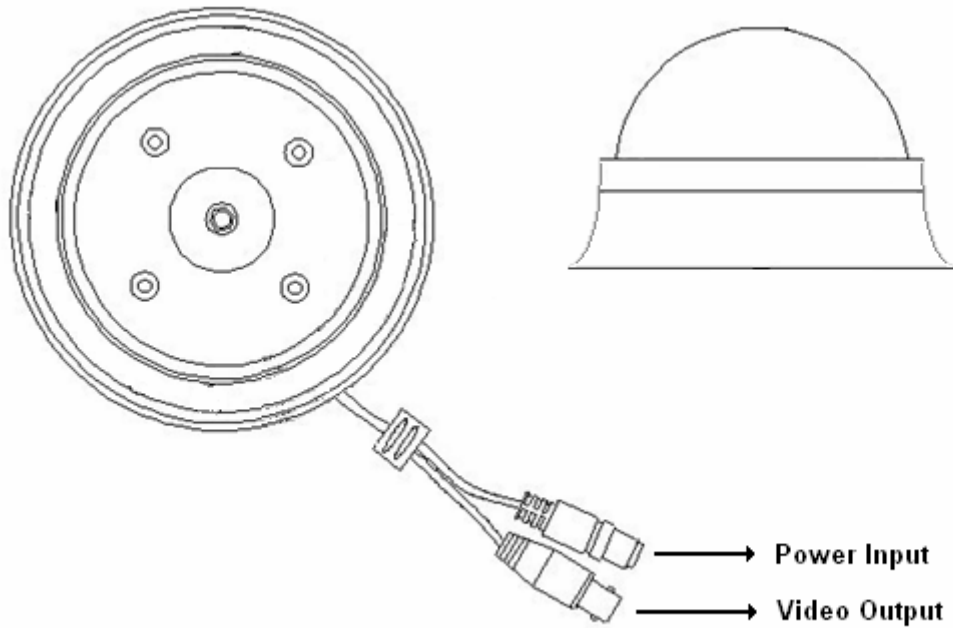

## Mini Dome Camera – CAM-DM33

### ■ Packet Content

CAM-DM33  
Screw kit \* 1

### ■ Installation

1. Please fix the CAM-DM33 to a suitable location with the Screw Kit.
2. Open the protect cover and adjust the camera to the correct direction, then closed.
3. Connect Video Output connector to your DVR.
4. Connect a 12V DC/800mA power adapter to the Power Input connector.

### ■ Specification

<b>Image Pick-up Device</b>	SHARP 1/4" CCD Normal Resolution
<b>Effective Picture Elements</b>	NTSC: 510*492, PAL: 500*582 (H*V)
<b>Horizontal Resolution</b>	330 TV lines
<b>Minimum Illumination</b>	0.2 LUX @ F2.0
<b>S/N Ratio</b>	More than 48 dB
<b>Auto Electronic Shutter</b>	NTSC: 1/60s~1/100,000s, PAL: 1/50s~1/110,000s
<b>Gamma Characteristic</b>	0.45
<b>Lens Furnished</b>	Board lens 3.6mm / F2.0(optional: 2.5/4.3/6.0/8.0/12/16mm)
<b>Gain Control</b>	Automatically
<b>White Balance</b>	Automatically (2500K~9500K)
<b>Synchronous System</b>	Negative sync. Internal
<b>Video Output</b>	1 Vp-p Composite Video / 75 Ohms.
<b>Power Supply</b>	DC 12V / 800 mA
<b>Operating Temp.</b>	-10 to 50 (14 to 122 )
<b>Dimensions</b>	73 mm(Φ) X 53 mm(H)