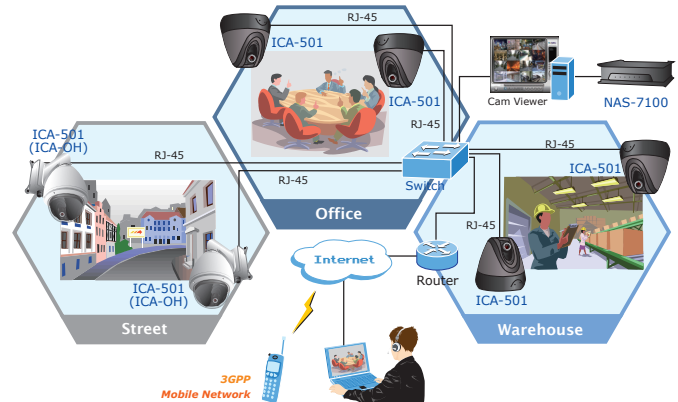

APPLICATIONS